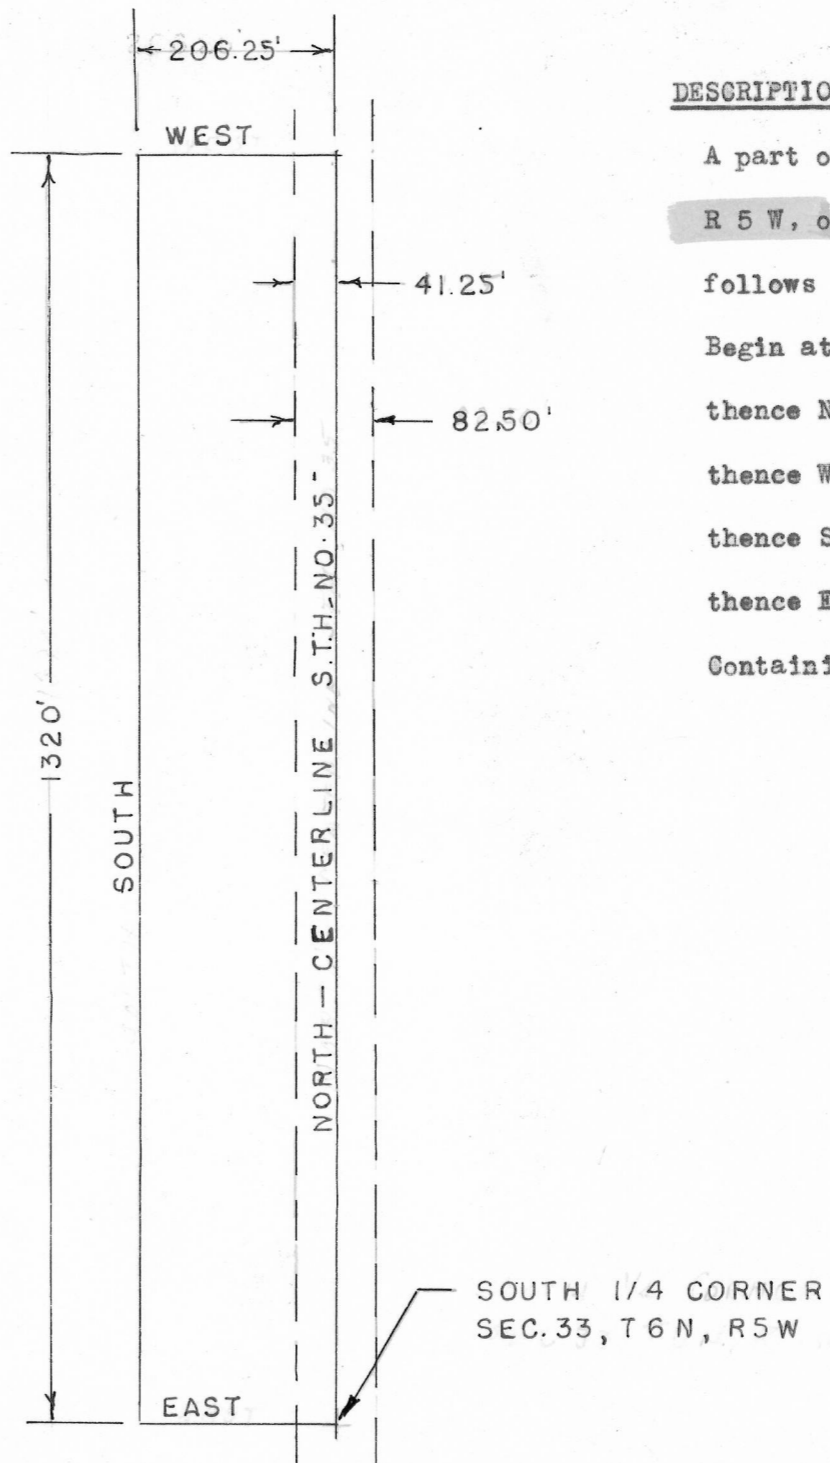

# ANNEXATION TO THE VILLAGE OF PATCH GROVE GRANT COUNTY, WISCONSIN

LOCATION DIAGRAM

SCALE: 1" = 1320'

LEGEND:

- 40 BOUNDARIES
- SECTION BOUNDARIES
- ▨ PRESENT VILLAGE LIMITS
- ▩ ANNEXATION

ANNEXATION

SCALE: 1" = 200'

LEGEND:

- RIGHT-OF-WAY LIMITS

DESCRIPTION OF ANNEXATION:

A part of the S.E. 1/4 of the S.W. 1/4 of Section 33, T 6 N, R 5 W, of the 4th P.M., Grant County, Wisconsin described as follows to wit:

Begin at the South 1/4 corner of said Section 33;

thence North 1320 feet;

thence West 206.25 feet;

thence South 1320 feet;

thence East 206.25 feet to the place of beginning.

Containing 6.25 acres more or less.

*Homer D. Ralph, Jr.*  
 HOMER D. RALPH, JR.  
 SURVEYOR FOR GRANT COUNTY, WISCONSIN  
*Not surveyed*