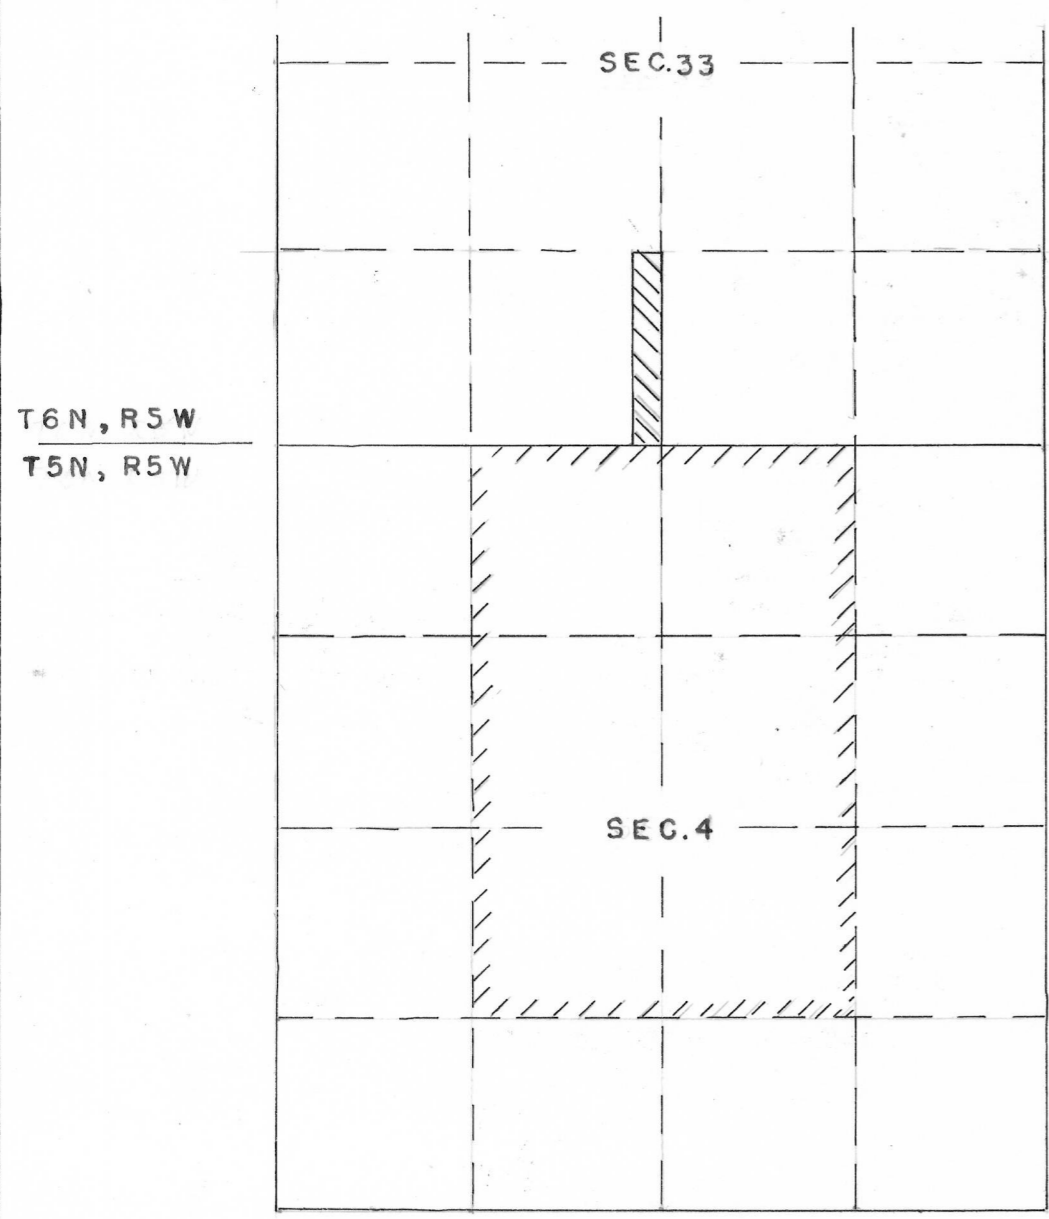

# ANNEXATION TO THE VILLAGE OF PATCH GROVE GRANT COUNTY, WISCONSIN

LOCATION DIAGRAM

SCALE: 1" = 1320'

LEGEND:

- 40 BOUNDARIES
- SECTION BOUNDARIES
- ▨ PRESENT VILLAGE LIMITS
- ▩ ANNEXATION

ANNEXATION

SCALE: 1" = 200'

LEGEND:

- RIGHT-OF-WAY LIMITS

DESCRIPTION OF ANNEXATION:

A part of the S.E. 1/4 of the S.W. 1/4 of Section 33, T 6 N, R 5 W, of the 4th P.M., Grant County, Wisconsin described as follows to wit:

Begin at the South 1/4 corner of said Section 33;

thence North 1320 feet;

thence West 206.25 feet;

thence South 1320 feet;

thence East 206.25 feet to the place of beginning.

Containing 6.25 acres more or less.

*Homer D. Ralph, Jr.*  
 HOMER D. RALPH, JR.  
 SURVEYOR FOR GRANT COUNTY, WISCONSIN  
*Not surveyed*