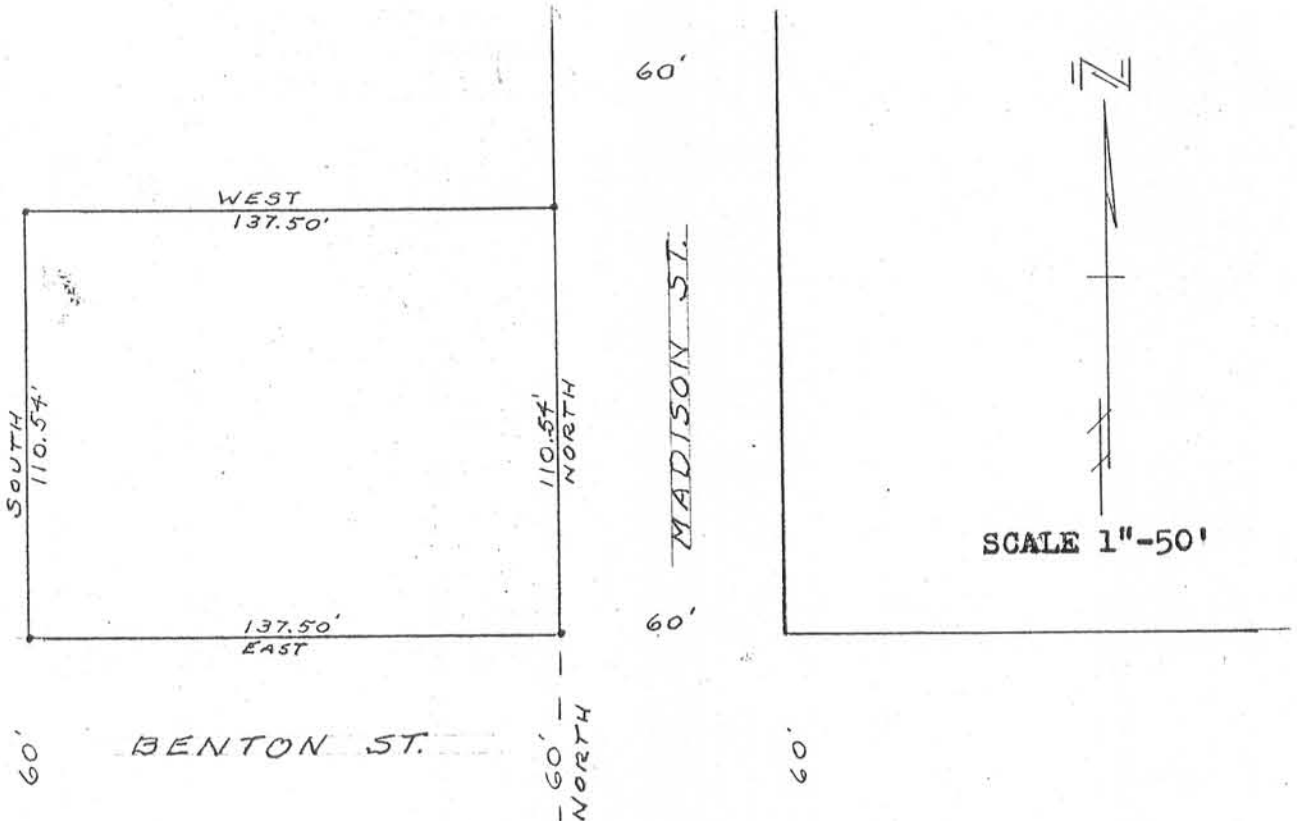

DESCRIPTION:

Commencing at a point which is 60.00 ft. North of the NE corner of Block 8, of the Original Plat to the City of Cuba City, Grant County, Wisconsin; thence North, 110.54 ft. along the West line of Madison Street; thence West, 137.50 ft.; thence South, 110.54 ft. to the North line of Benton Street; thence East, 137.50 ft. along the North line of Benton Street to the point of beginning.

NE CORNER
BLK. 8, ORIGINAL
PLAT, CUBA CITY, WIS.

BLOCK
8

Printed by Film Agency
310 West Adams
Platteville, Wis - 53818

ADJ Rush