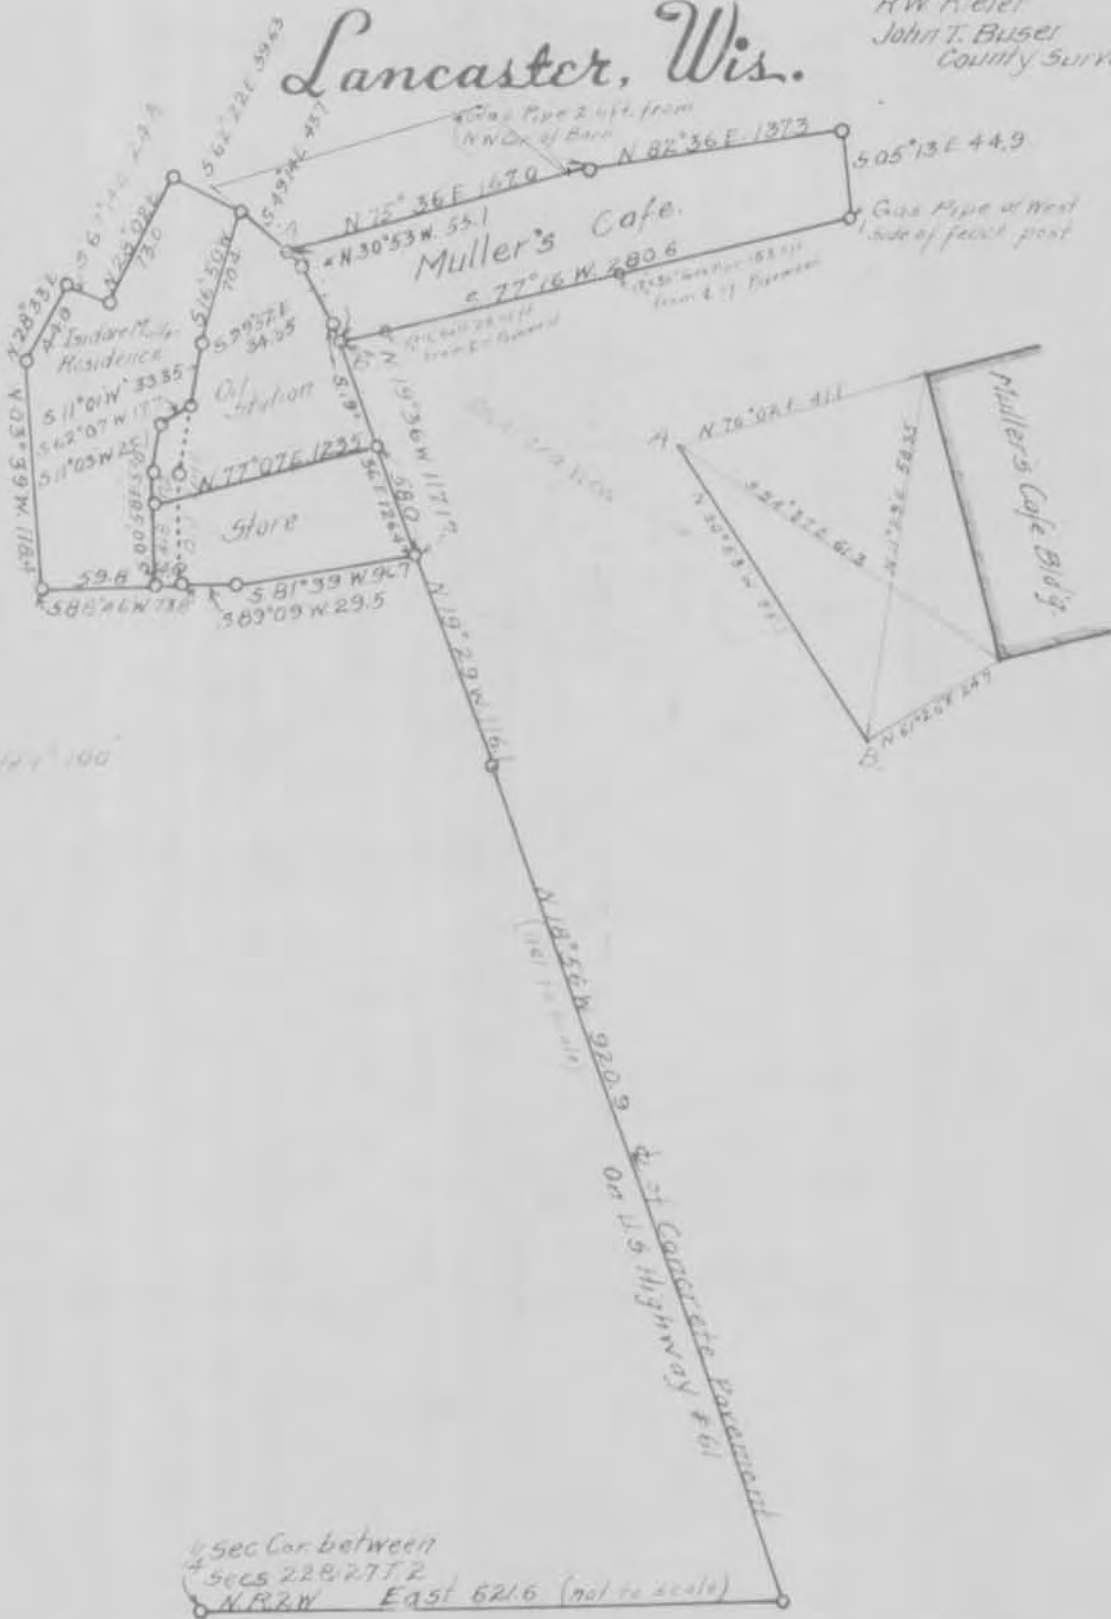

Sheet #1

COUNTY OF GRANT WISCONSIN

Surveyed Sept. 11 & 25 1940
Isidore Muller
R.W. Kieler
John T. Buser
County Surveyor

Lancaster, Wis.

OFFICE OF
JOHN T. BUSER
SURVEYOR
PLATTEVILLE, WIS.

See sheet No. 2
for enlarged plan

52424° 100'