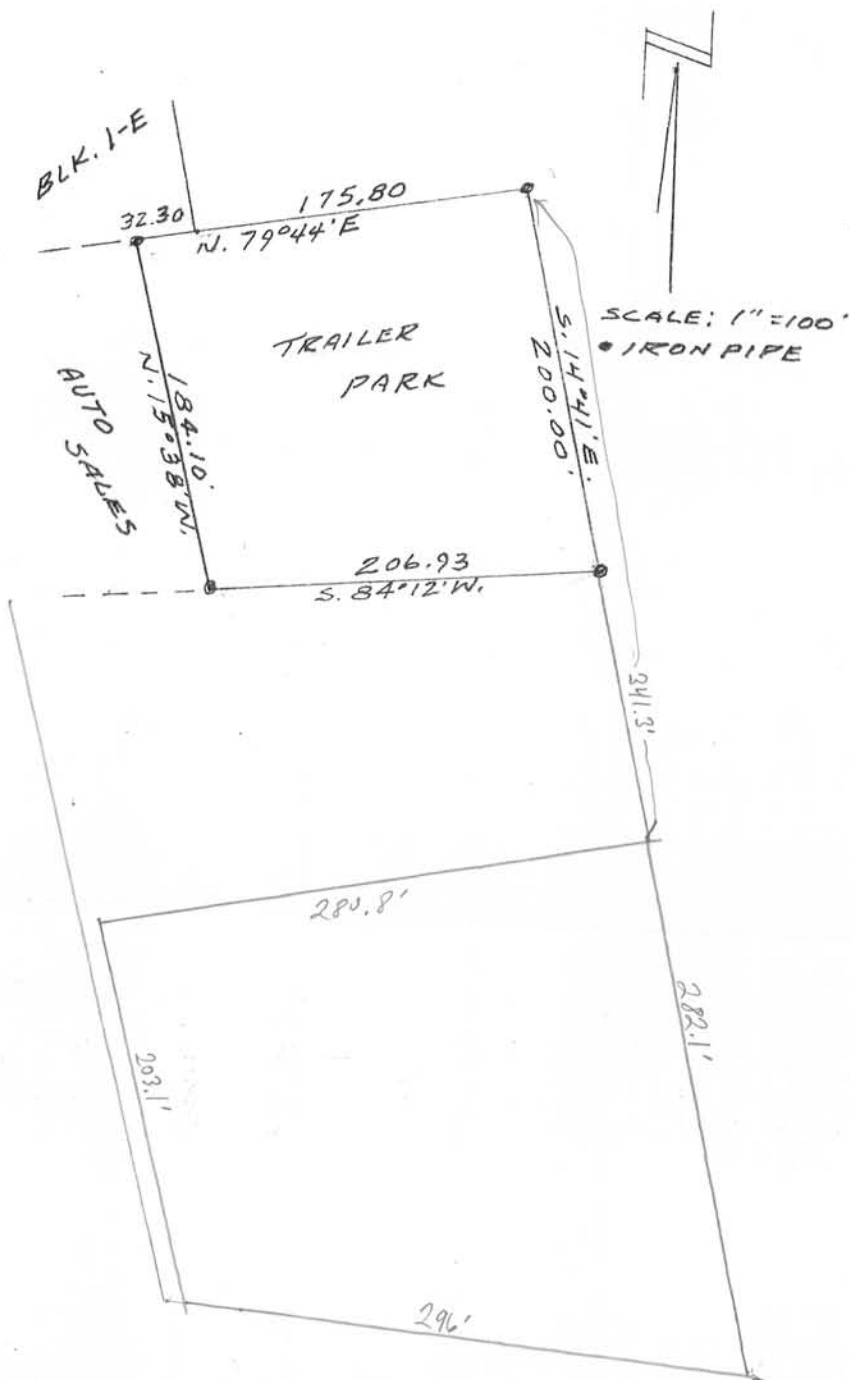

Trailer Park

Beginning at the S.E. Corner of Block 1-E of Lower Hazel Green, in the Village of Hazel Green, Wisconsin; thence N. 79° 44' E. 175.80 ft.; thence S. 14° 41' E. 200.00 ft.; thence S. 84° 12' W. 206.93 ft.; thence N. 15° 38' W. 184.10 ft.; thence N. 79° 44' E. 32.30 ft. to the point of beginning.

341.3
 282.1
 623.4

341.3
 282.1
 623.4