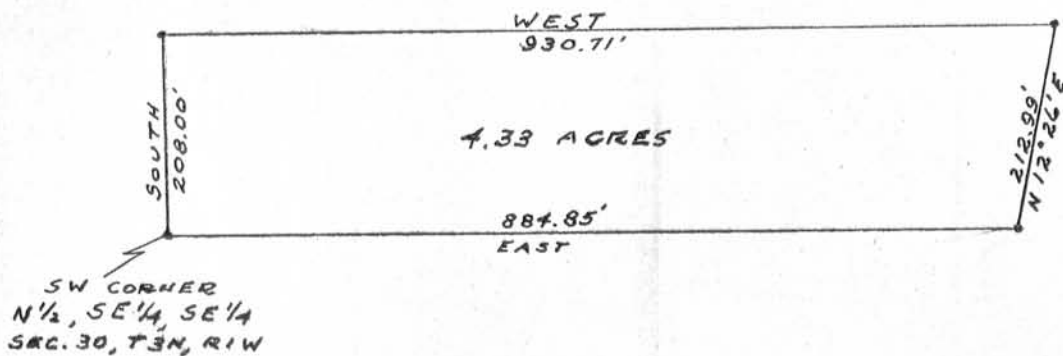

RICHARD LOBERGER PROPERTY  
PLATTEVILLE TOWNSHIP  
GRANT COUNTY  
WISCONSIN  
4/3/72

DESCRIPTION:

Commencing at the SW corner of the N $\frac{1}{2}$  of the SE $\frac{1}{4}$  of the SE $\frac{1}{4}$  of Sec. 30, T3N, RLW, 4th P.M. Grant County, Wisconsin; thence East, 884.85 ft.; thence N 12° 26' E, 212.99 ft.; thence West, 930.71 ft.; thence South, 208.00 ft. to the point of beginning, containing 4.33 acres more or less.

LEGEND  
• 1" X 2" IRON PIPE