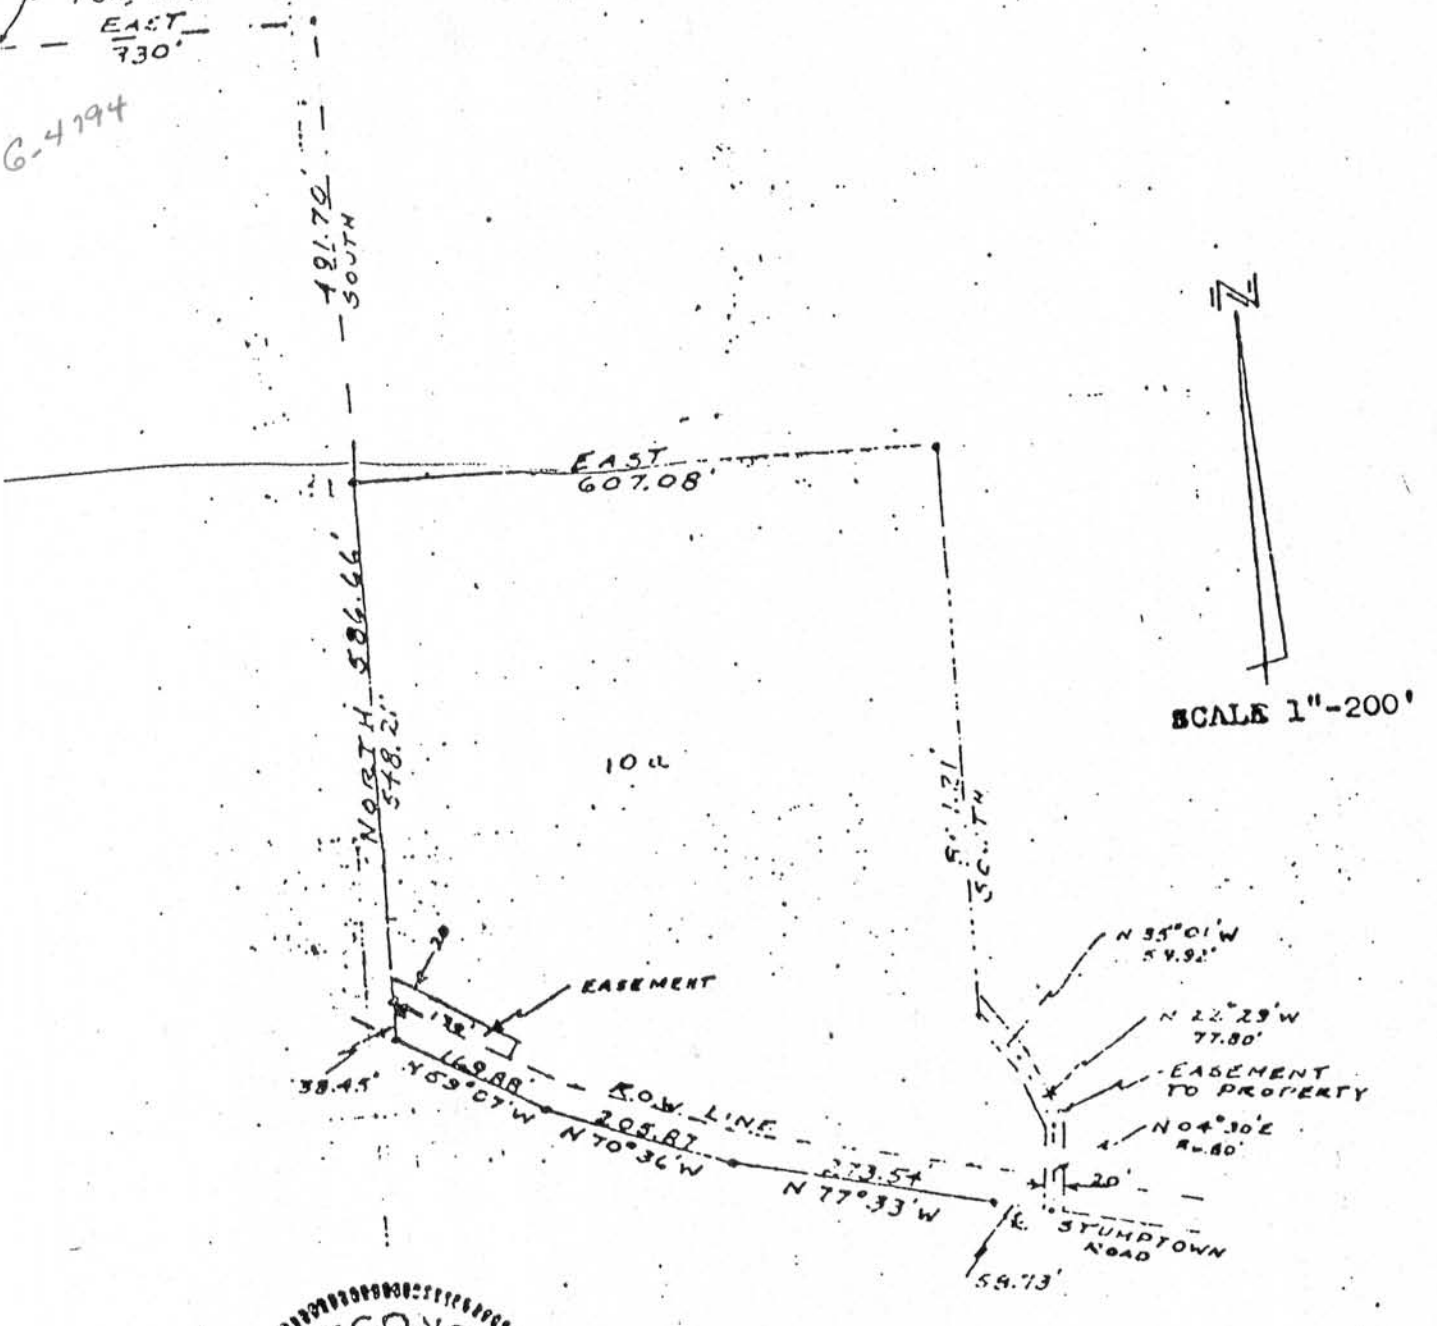

DALE HELMER PROPERTY
 PLATTEVILLE TOWNSHIP
 GRANT COUNTY, WIS.
 3/1/74

NW CORNER
 SW 1/4, SE 1/4 SEC. 17
 T3N, R1W
 EAST
 730'

G-4194

D.C. Dixon
 D.C. Dixon S-304