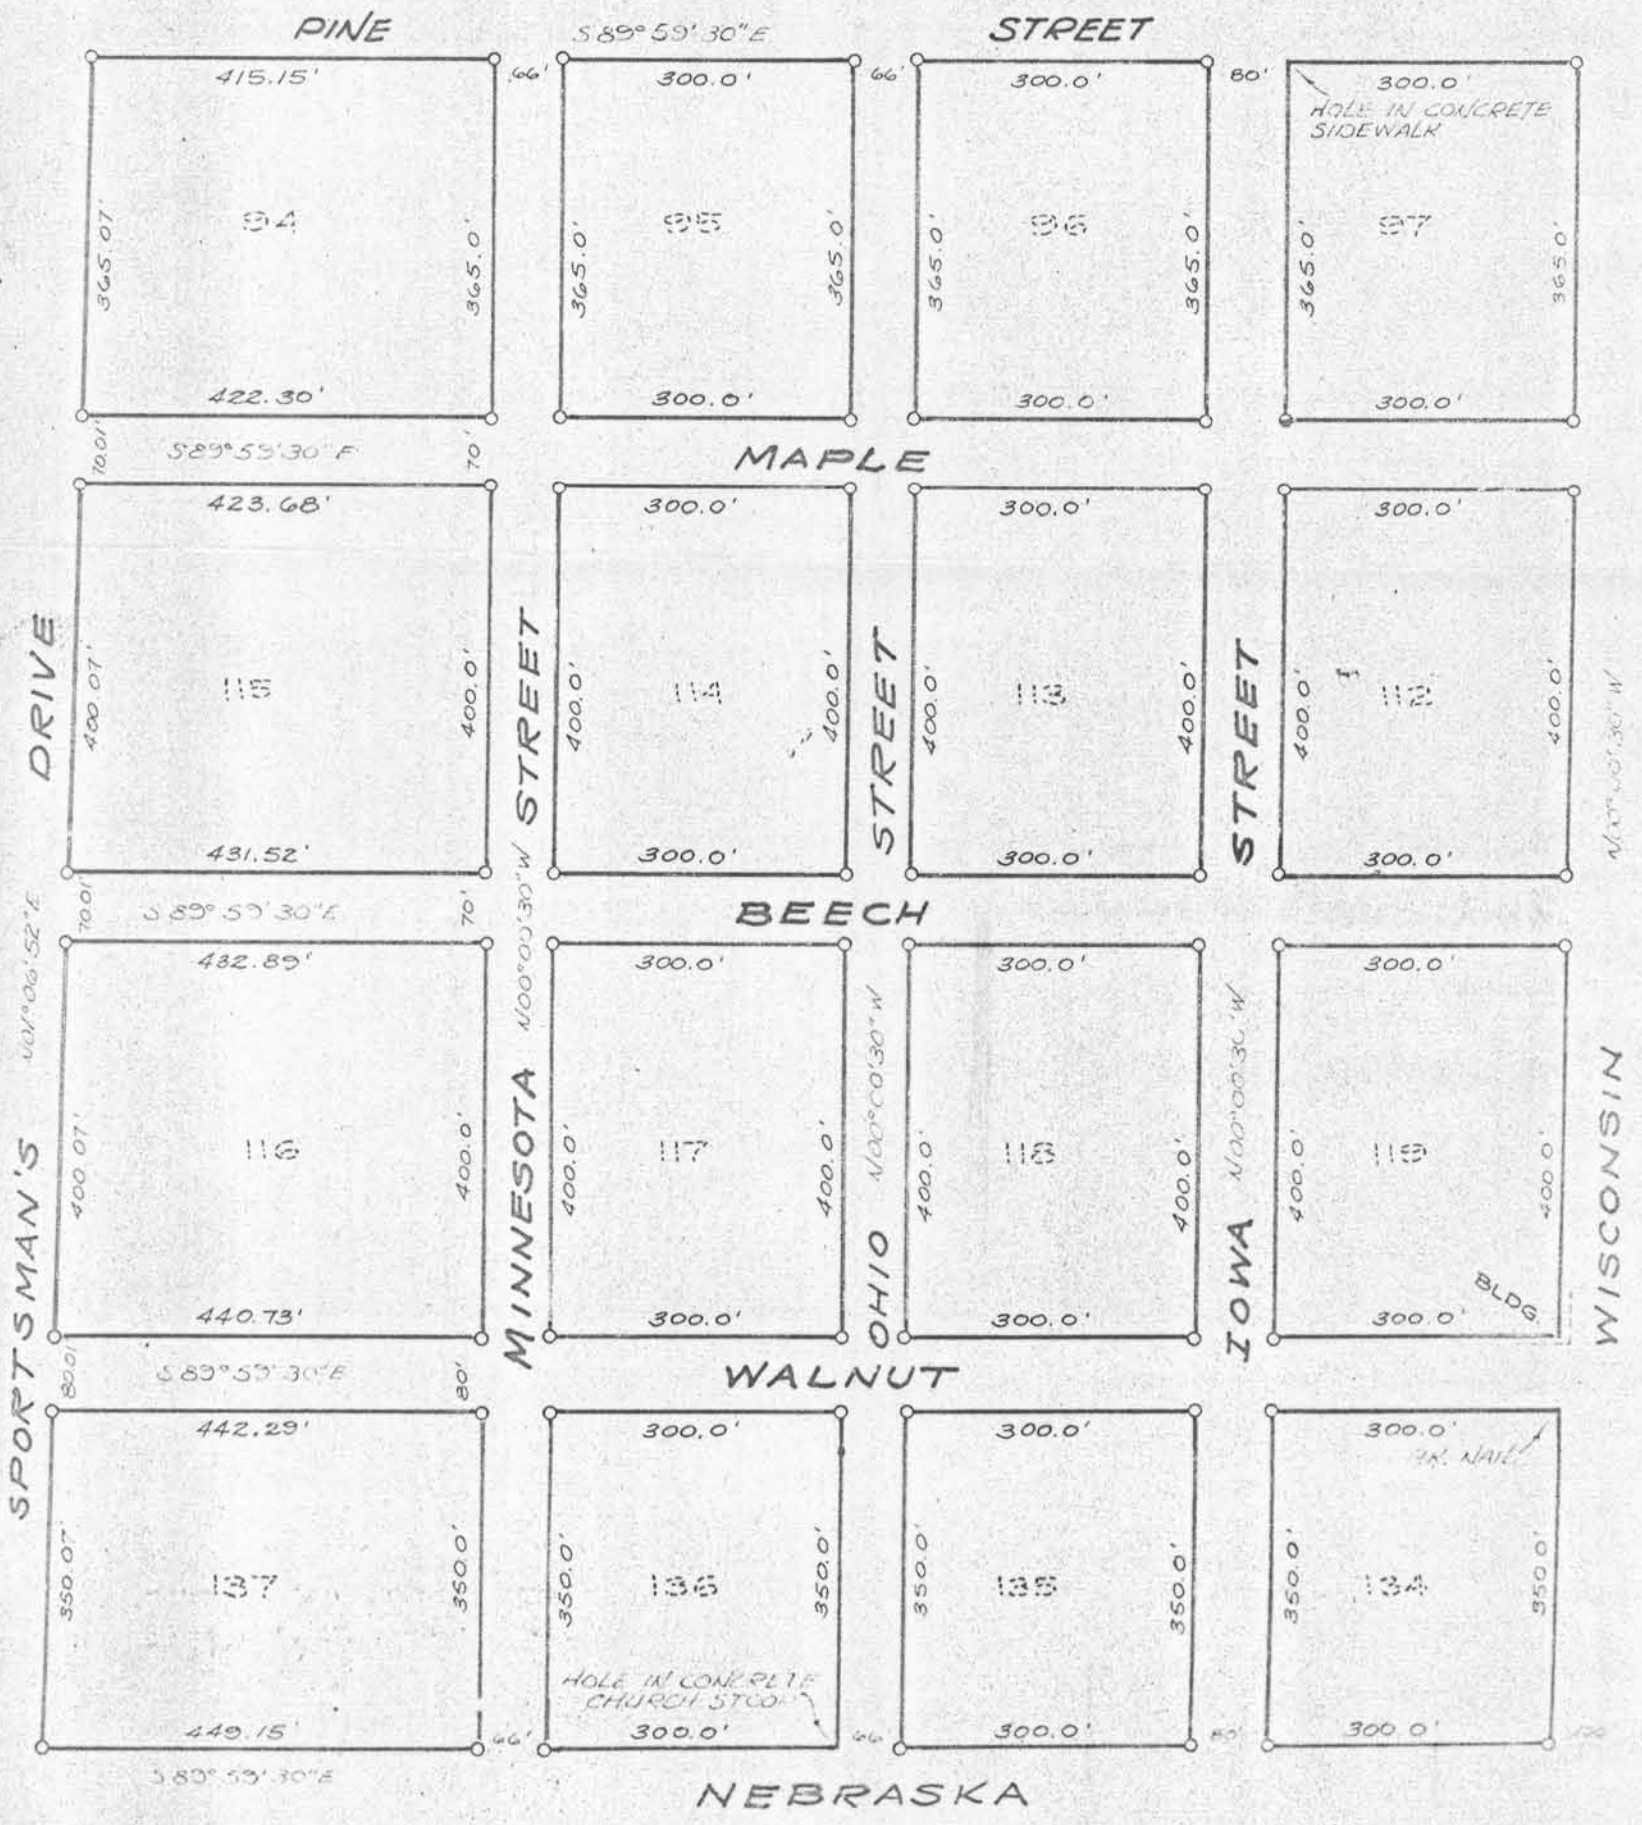

Joseph H. Drone Muscoda - phone 739-3390

Copy of part of Tony Thousand's map of Muscoda

N 00°00'30" W

1030.0

PUB
Sch

70

400.0'
HOLE IN CONCRETE SIDEWALK

70

400.0'

BLDG.

87

350.0'

HOLE IN CONCRETE SIDEWALK