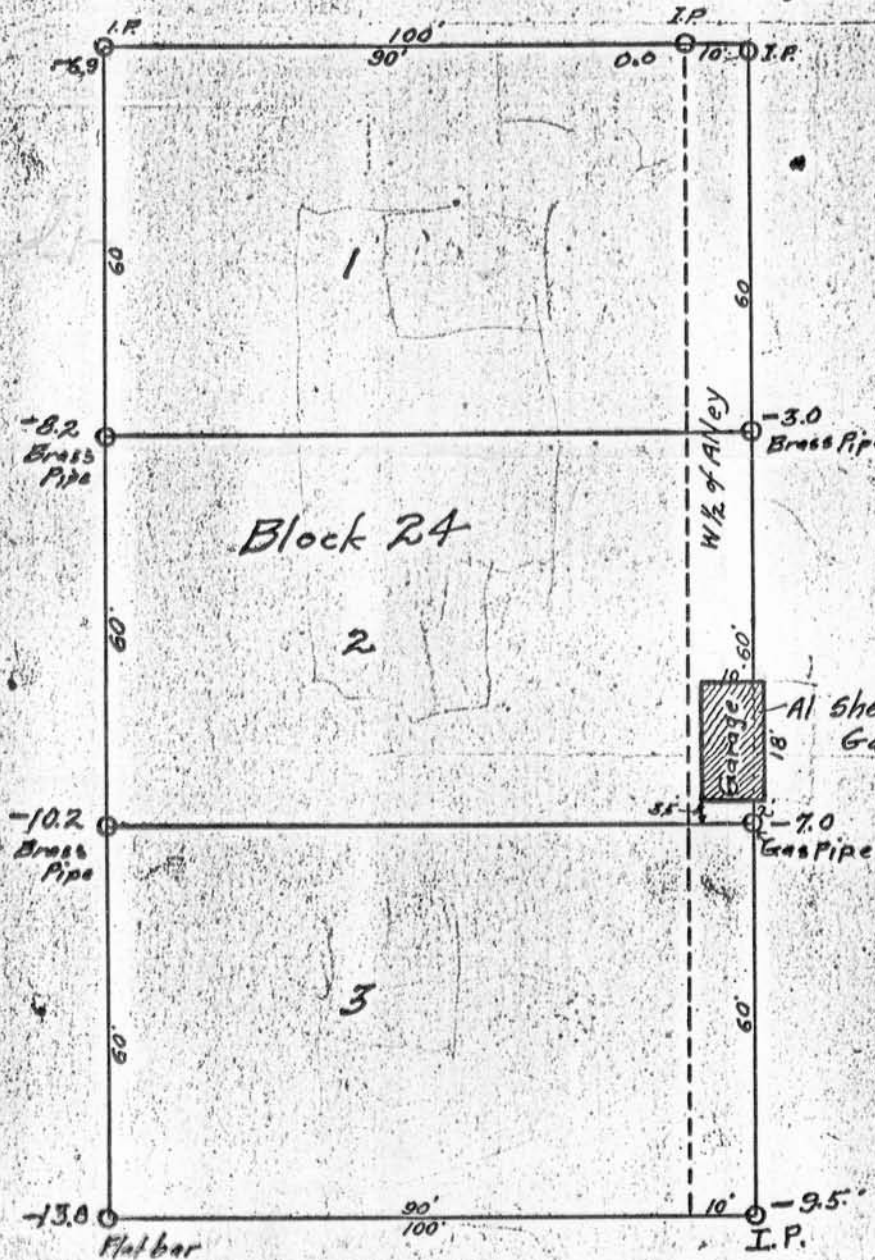

Lambert Groenier Title

COUNTY OF GRANT

WISCONSIN

Thursday
Lancaster, Wis. May 29-1941

Almira
Survey for Lambert Groenier

Wilbur M. Rundell,
John T. Buser,
County Surveyor.

OFFICE OF
JOHN T. BUSER
SURVEYOR
PLATTEVILLE, WIS.

Survey of the East, 90 feet of Lots 1, 2 & 3 of Block 24 of the Original Plat of the Village (now City) of Lancaster, Grant County, Wisconsin.

Lambert Groenier

JUL 28 1941
Per [Signature]