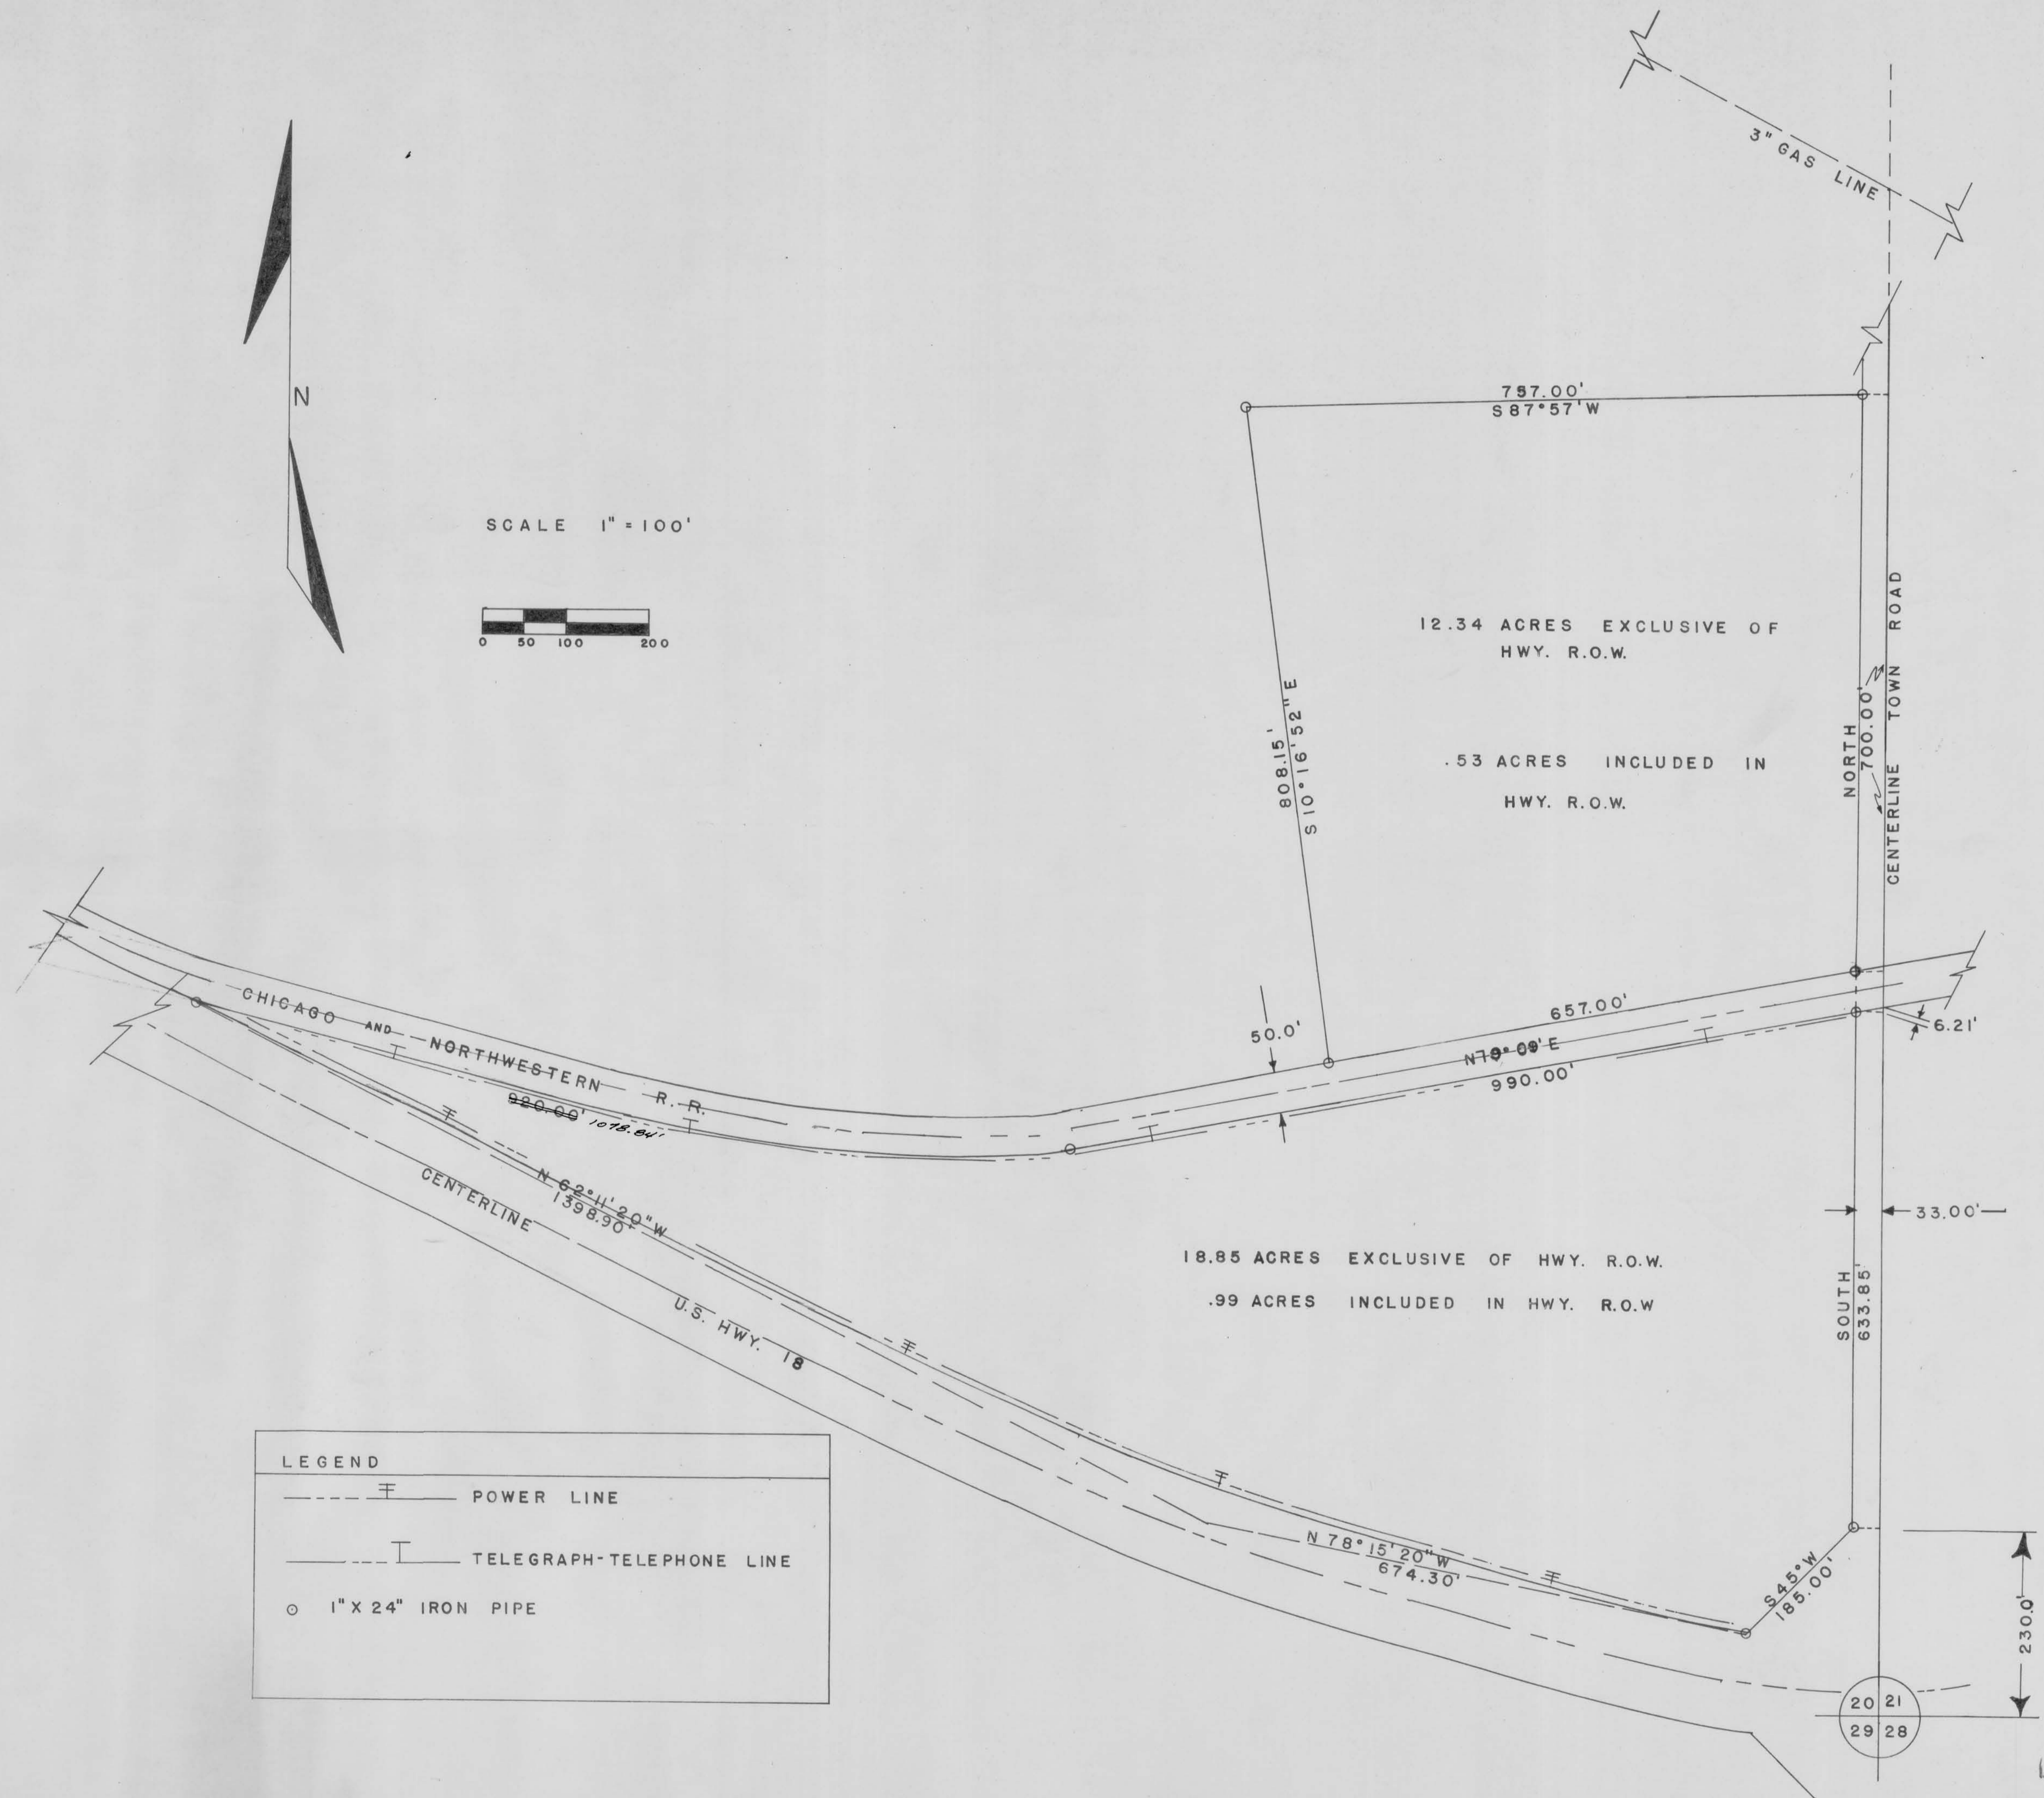

FENNIMORE INDUSTRIAL SITE SURVEY

SCALE 1" = 100'

LEGEND	
	POWER LINE
	TELEGRAPH-TELEPHONE LINE
	1" X 24" IRON PIPE