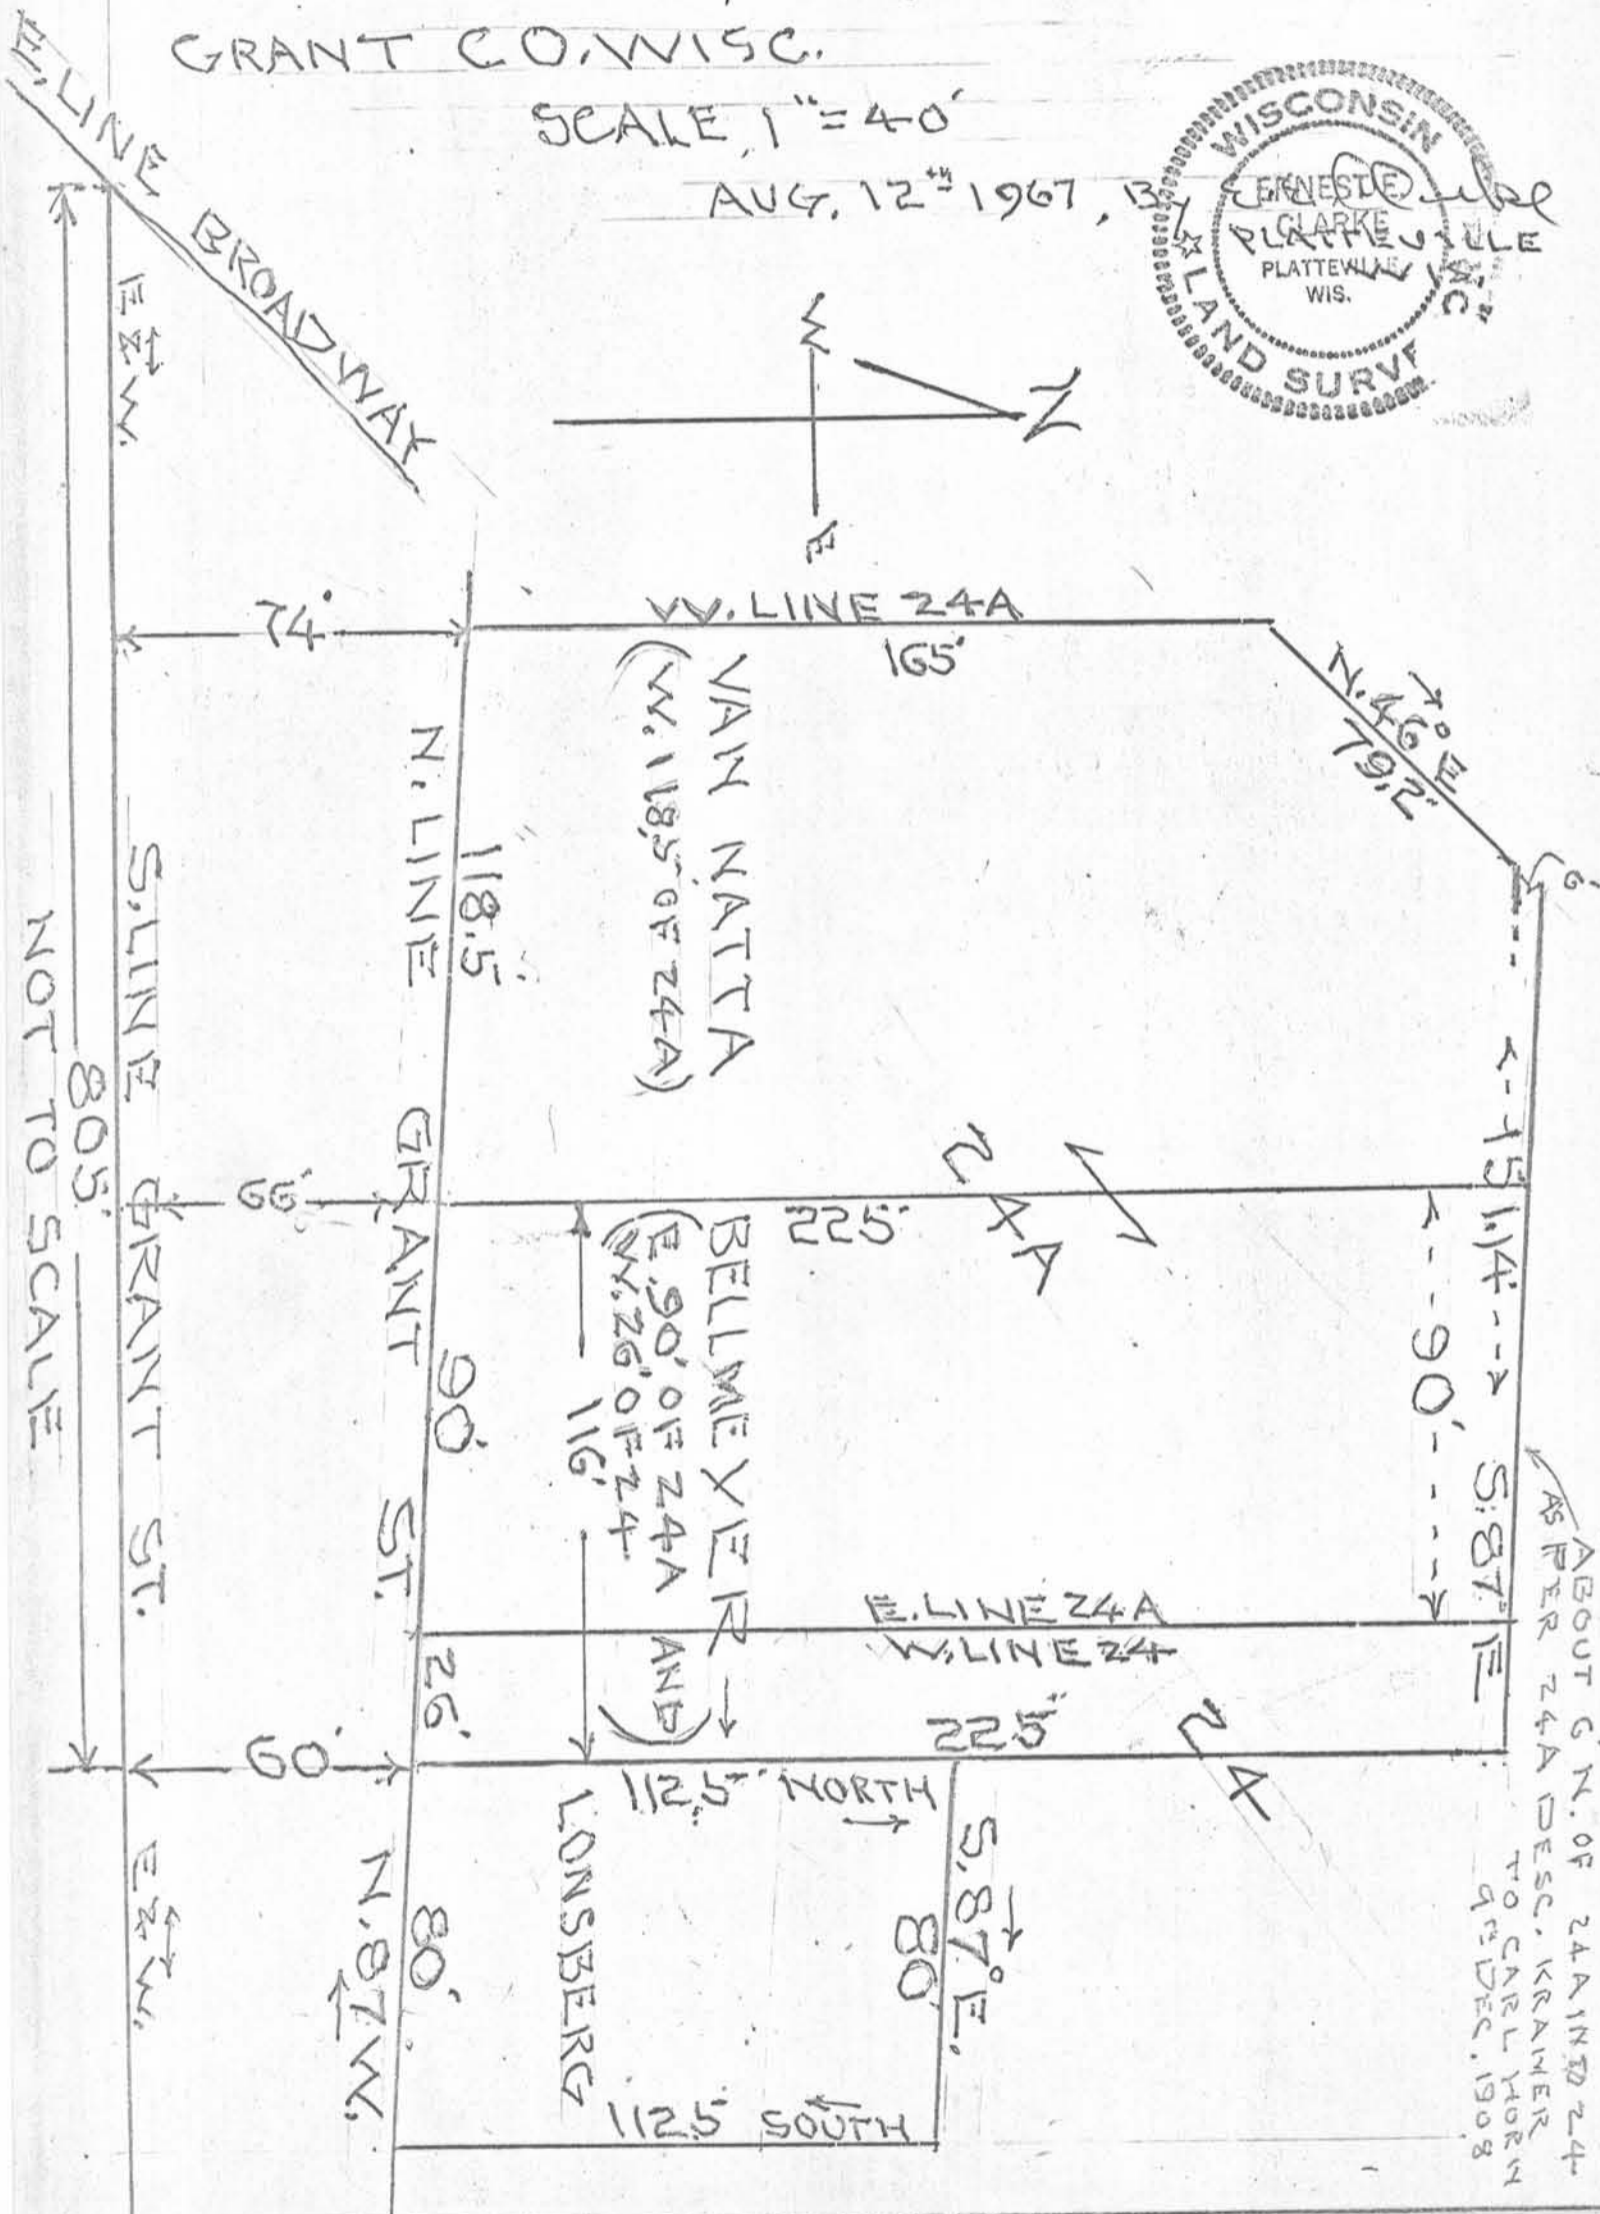

BELLMeyer & LONsBERG LAND
 IN LOTS 24A & 24, ROUNTREE'S
 N.E. ADDITION, CITY OF PLATTEVILLE
 GRANT CO., WISC.

SCALE, 1" = 40'

AUG. 12th 1967, B

NOT TO SCALE

ABOUT S. N. OF 24A IN RD 24
 AS PER 24A DESC. KRAIMER
 TO CARL HORN
 9th DEC. 1908