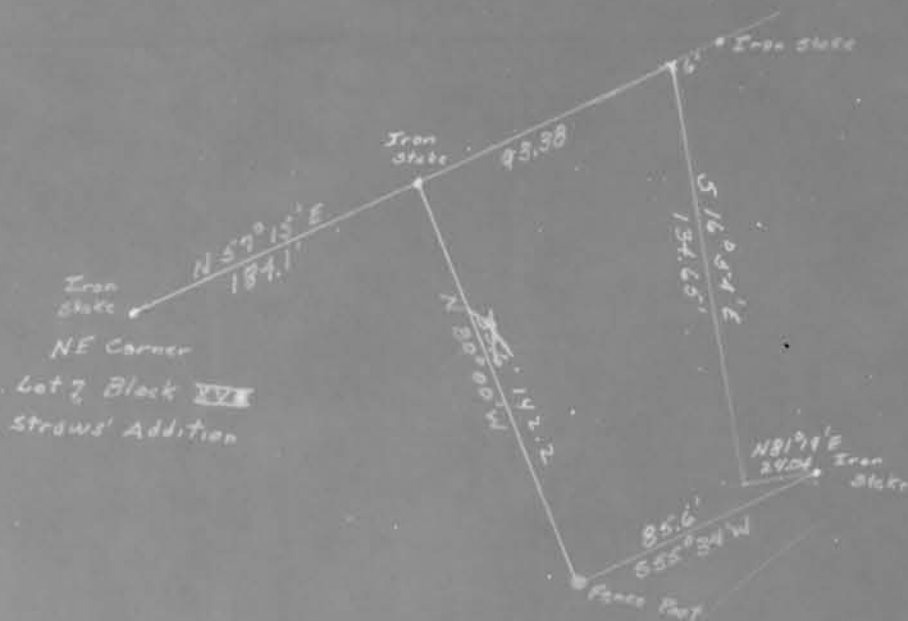

Arthur Parish Lot Description

Commencing at the NE corner of Lot 7, Block ^{XVI}~~XVII~~, Straws' Addition, City of Platteville, Grant County, Wis.; thence N 57°15'E, 184.1' to the point beginning; thence N 57°15'E, 93.38'; thence S 16°54'E, 134.65'; thence N 81°19'E, 24.04'; thence S 55°34'W, 85.6'; thence N 30°00'W, 142.2' to the point of beginning.