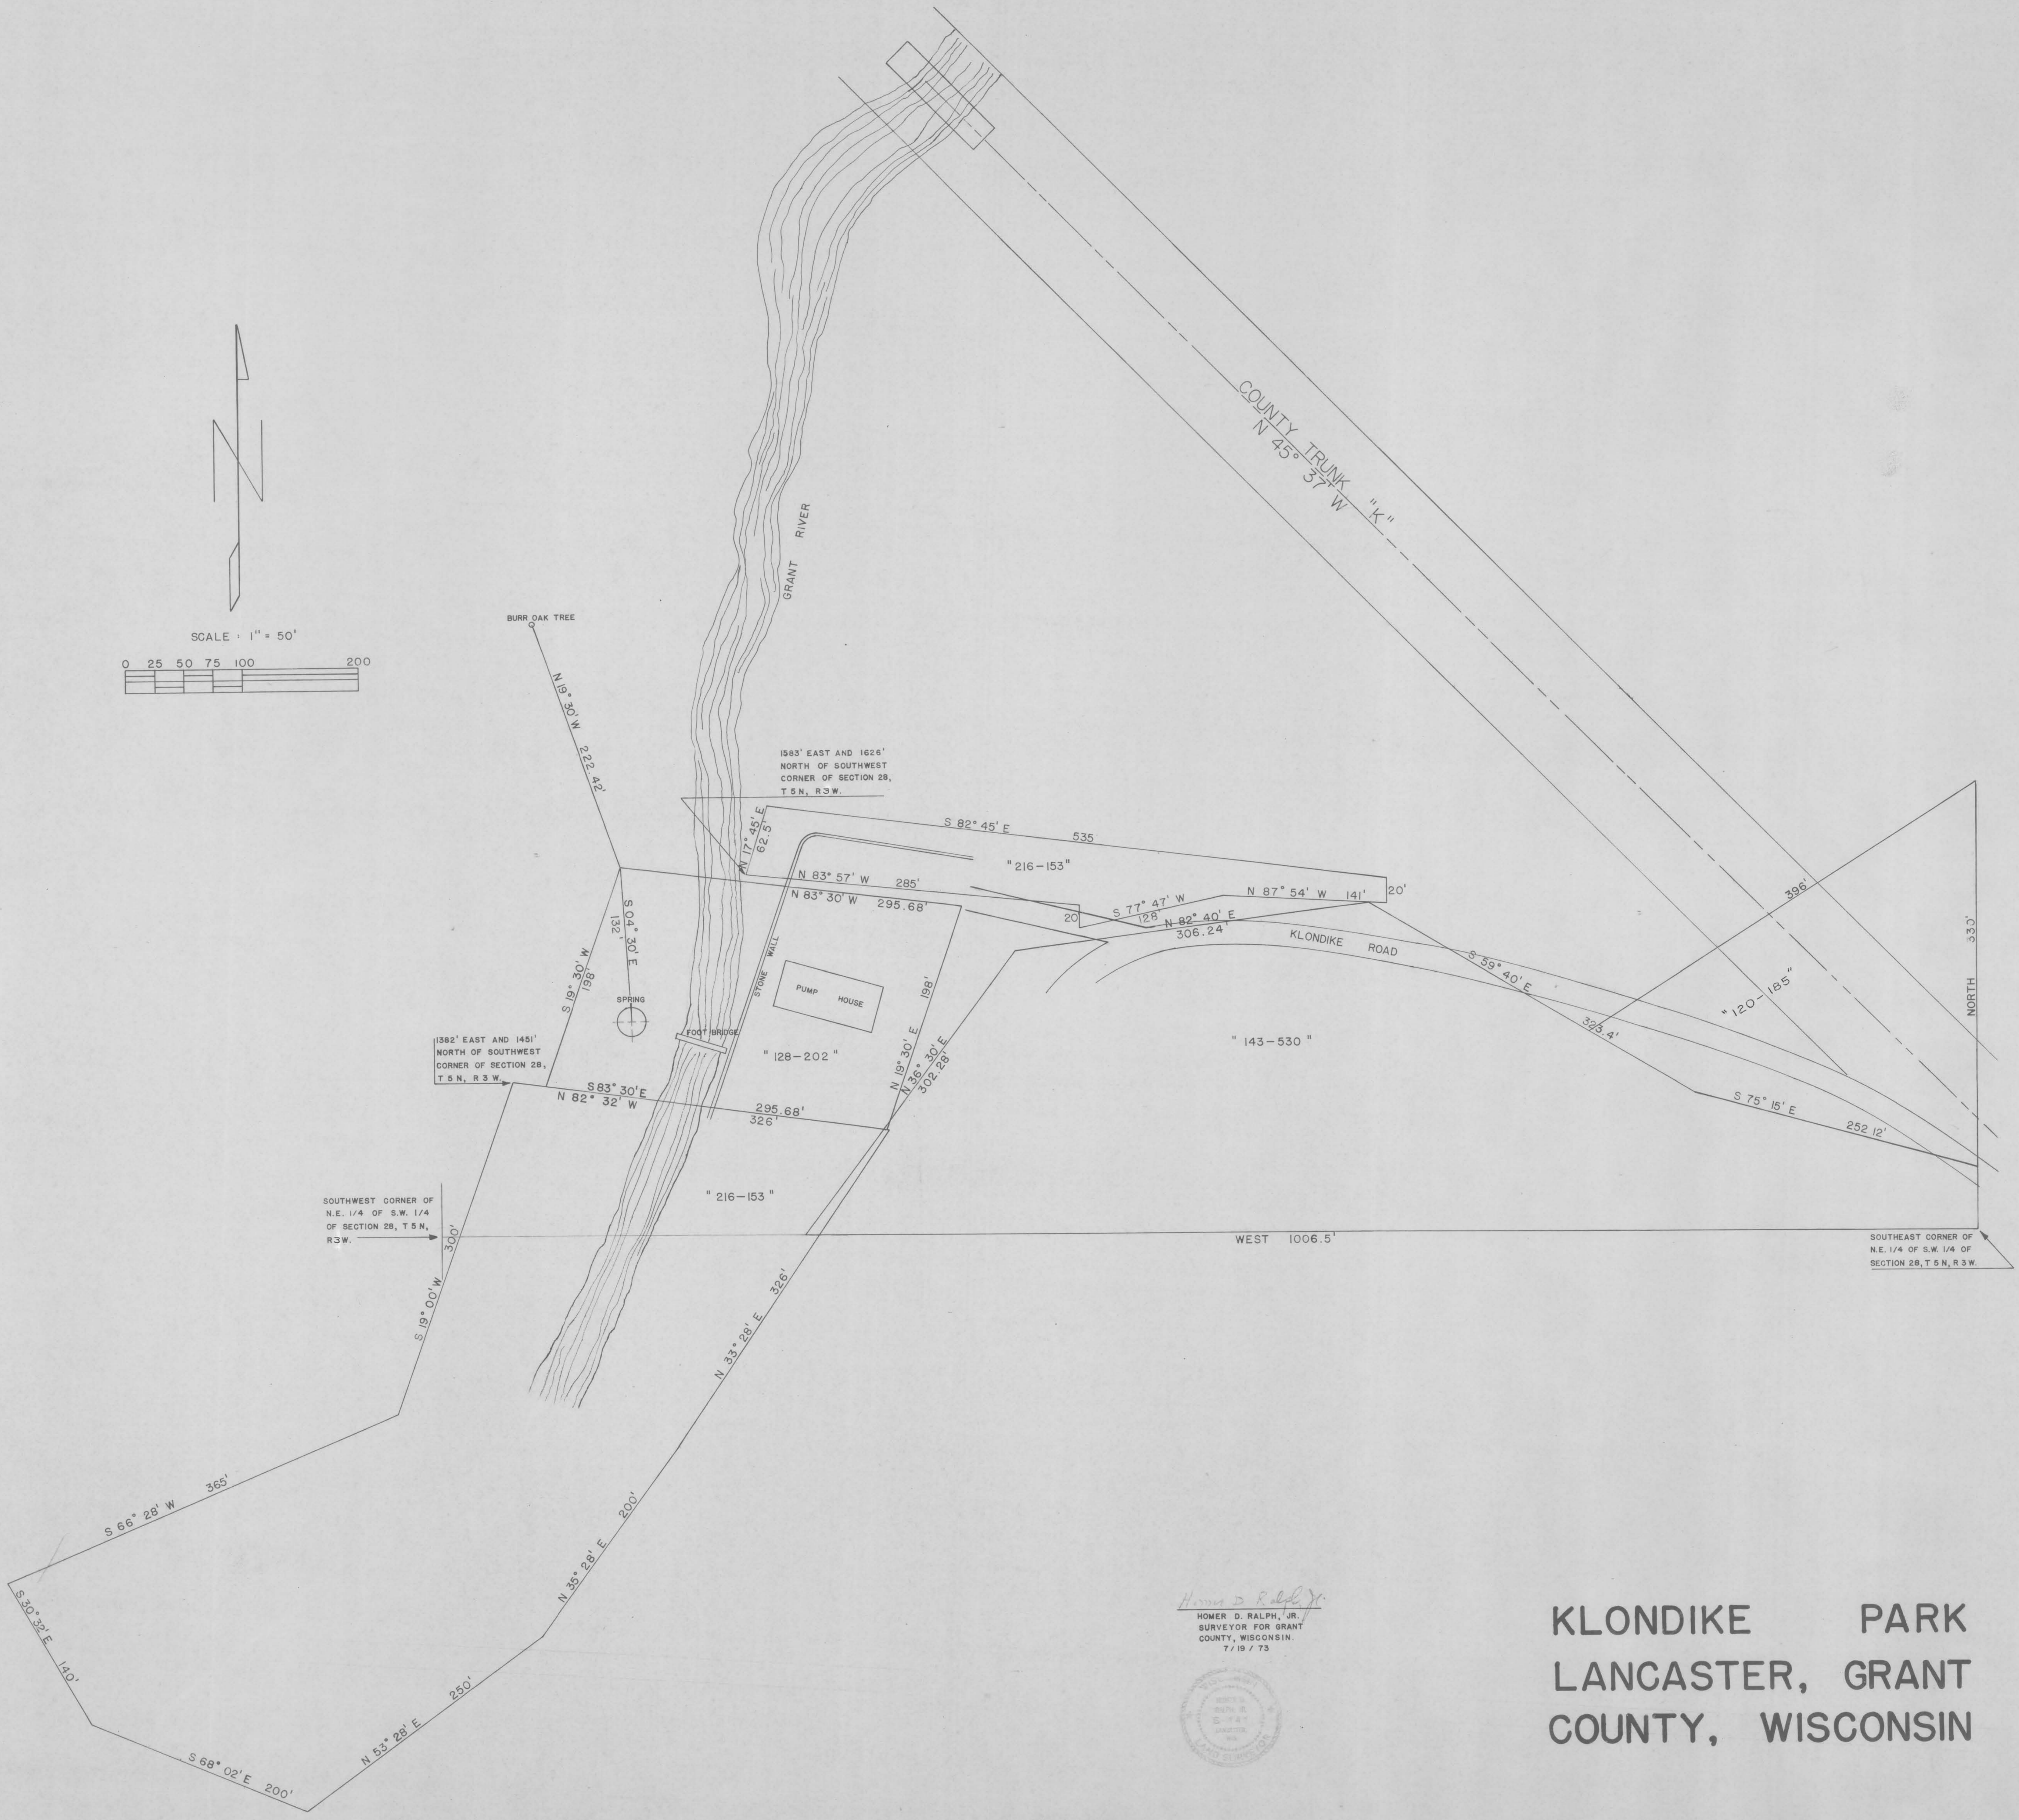

SCALE · 1" = 50'

Homer D. Ralph, Jr.
HOMER D. RALPH, JR.
SURVEYOR FOR GRANT
COUNTY, WISCONSIN.
7/19/73

KLONDIKE PARK LANCASTER, GRANT COUNTY, WISCONSIN