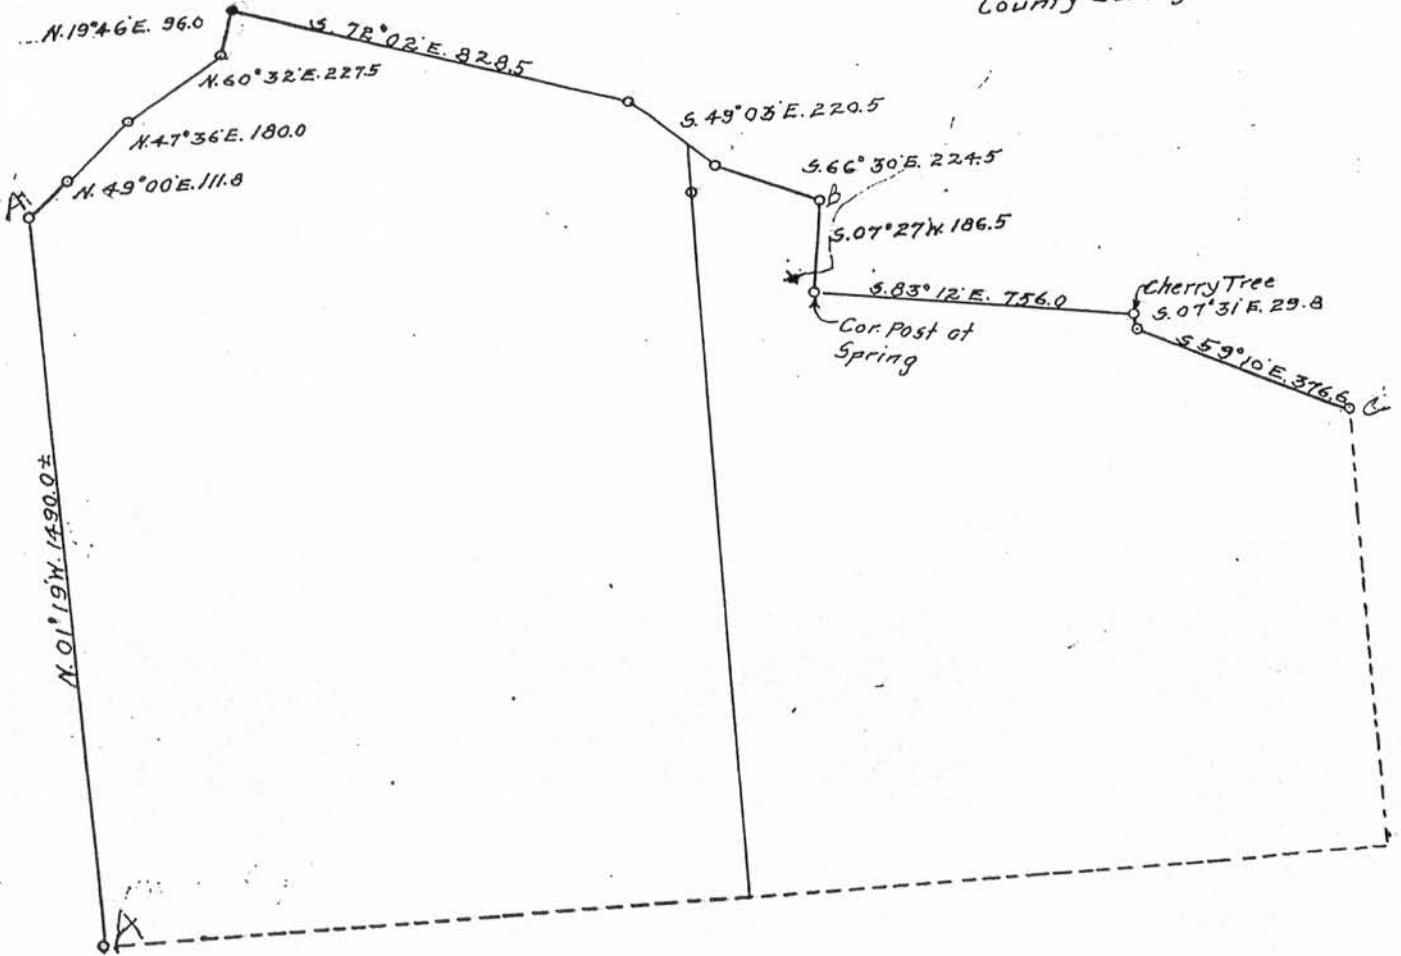

OFFICE OF
JOHN T. BUSER
GRANT COUNTY SURVEYOR

PLATTEVILLE, WIS.

Surveyed Sept. 5-1946.
Milton Melhouse
Joe Trecek
Joe King
Robt. Brindley
Howard L. Speigel
John T. Buser
County Surveyor.

N 1/2 SW 1/4 11-7-2