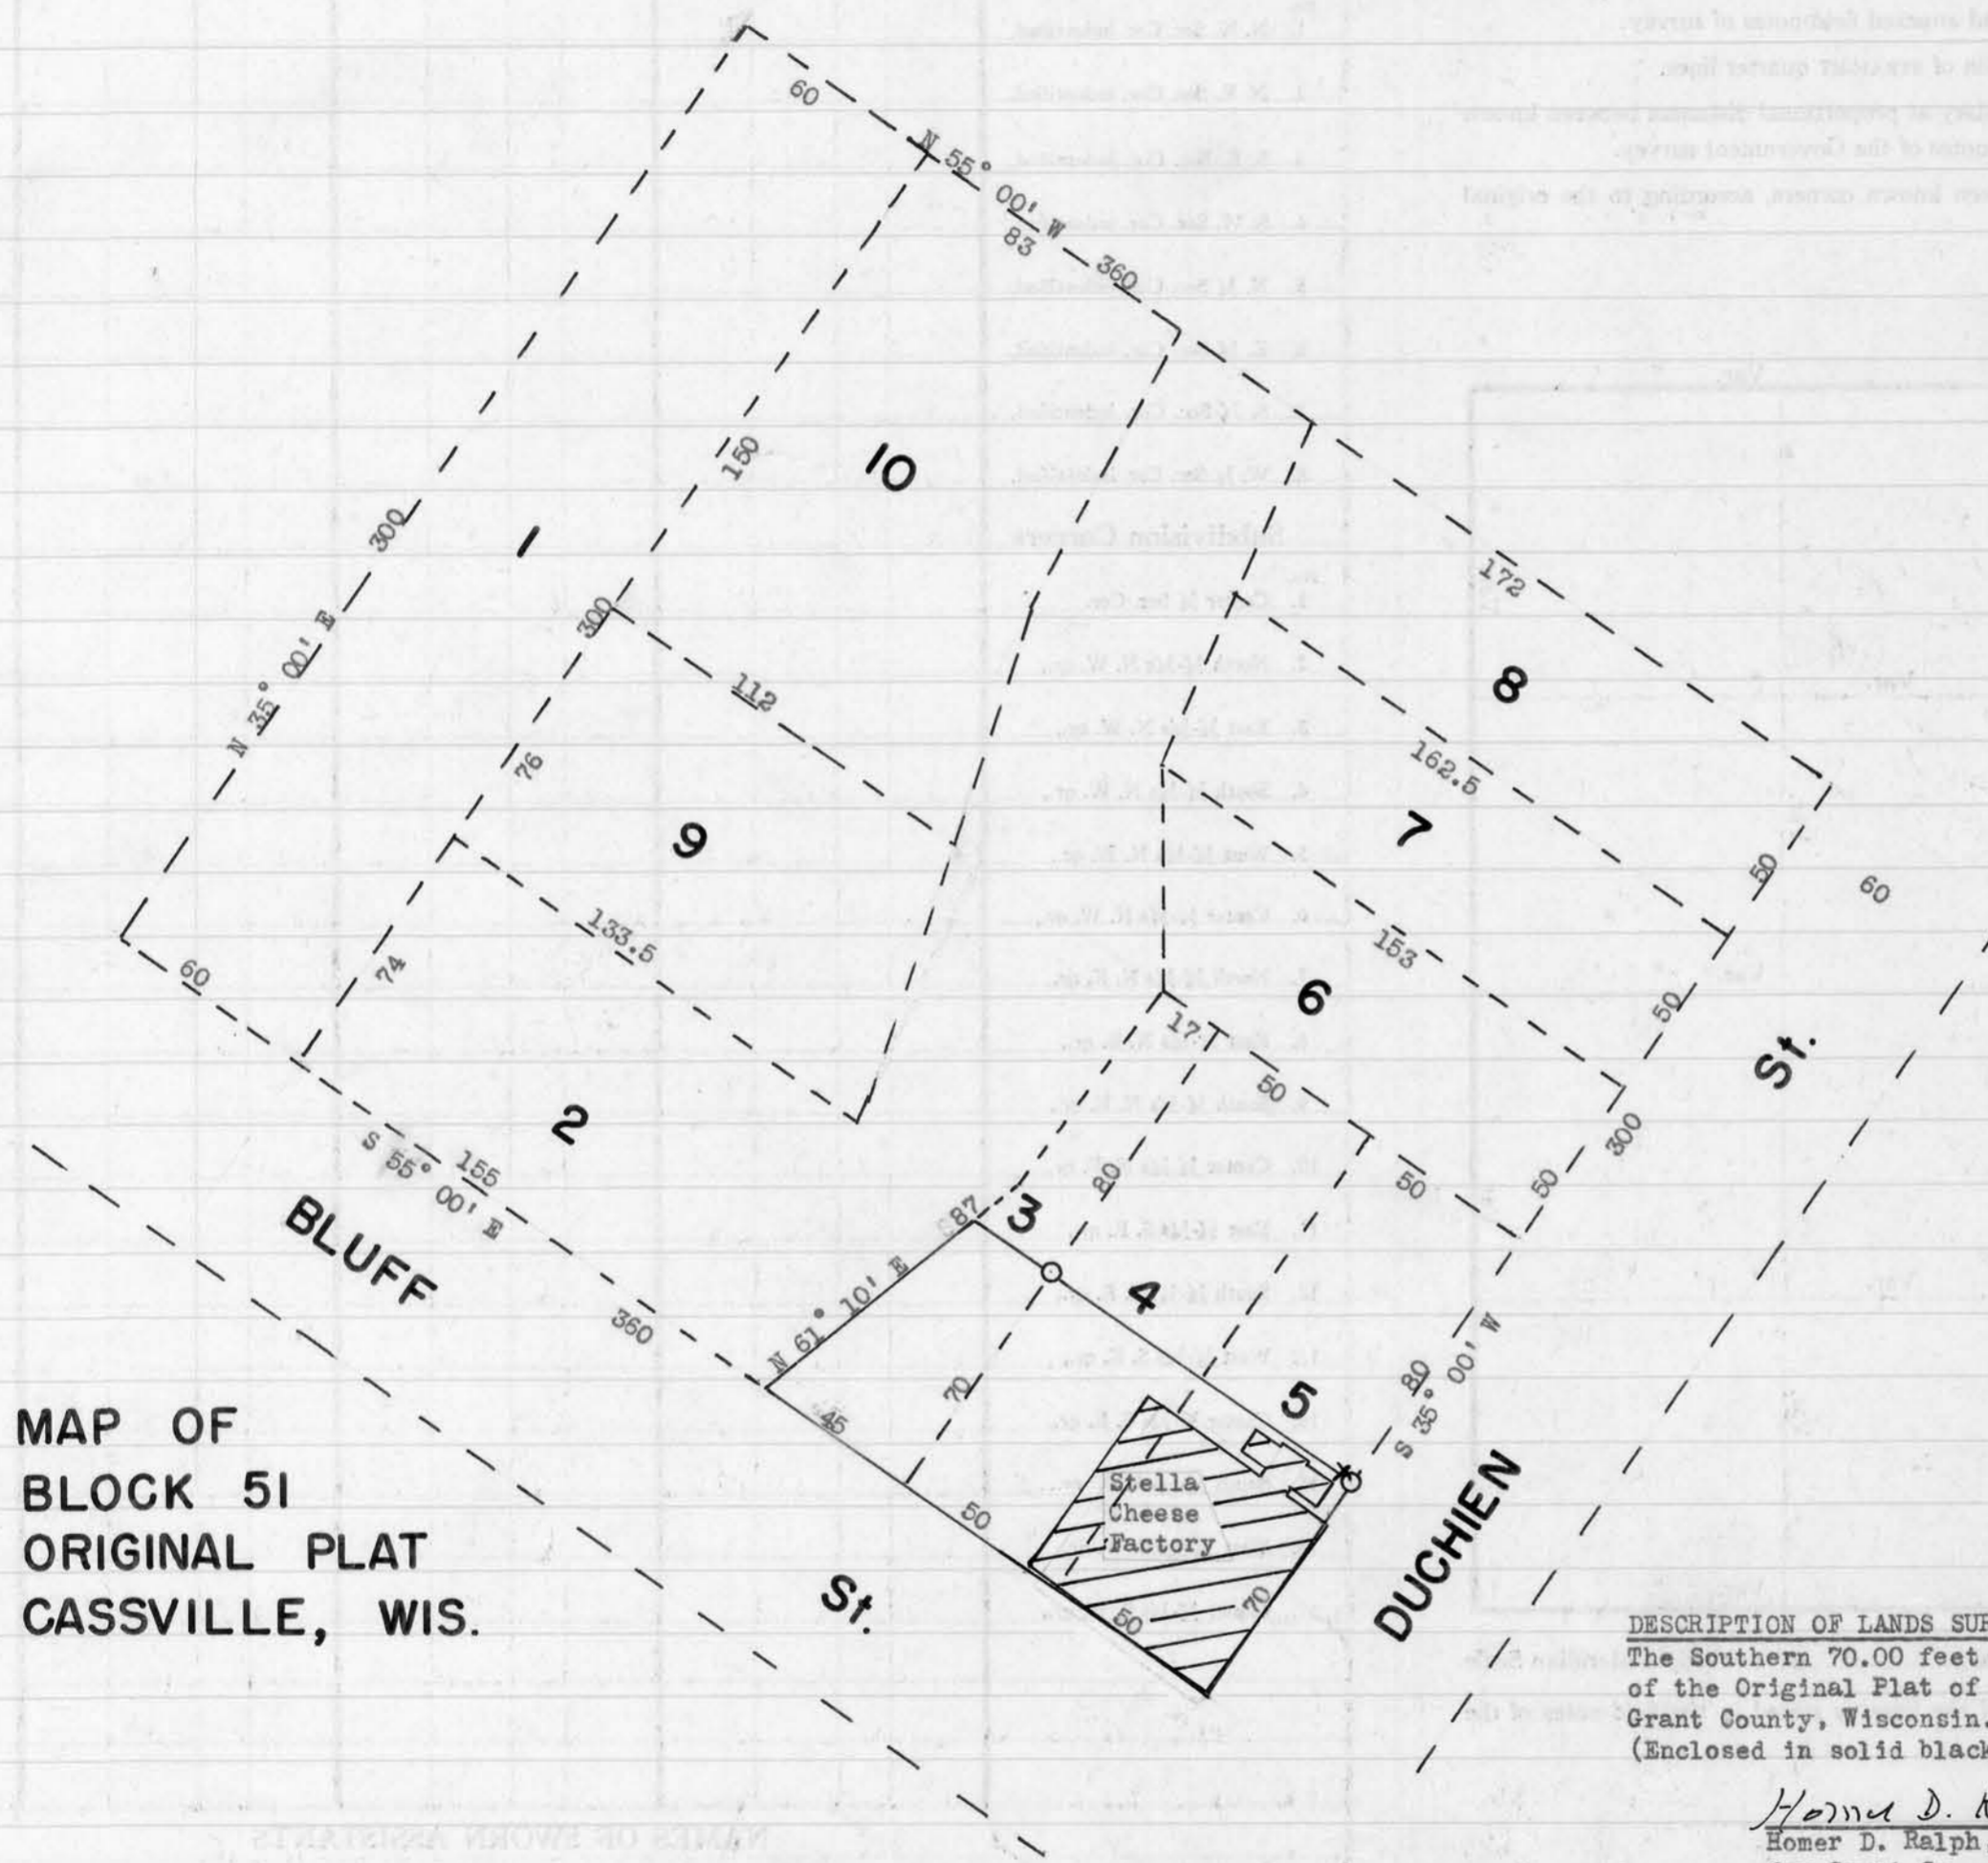

# STELLA CHEESE CO. SURVEY

March 24, 1961

○ Designates stakes placed by this survey  
Iron pipe 1" by 2"

scale

MAP OF  
BLOCK 51  
ORIGINAL PLAT  
CASSVILLE, WIS.

**DESCRIPTION OF LANDS SURVEYED**  
The Southern 70.00 feet of Lots 3, 4 and 5, Block 51,  
of the Original Plat of the Village of Cassville,  
Grant County, Wisconsin.  
(Enclosed in solid black lines on map)