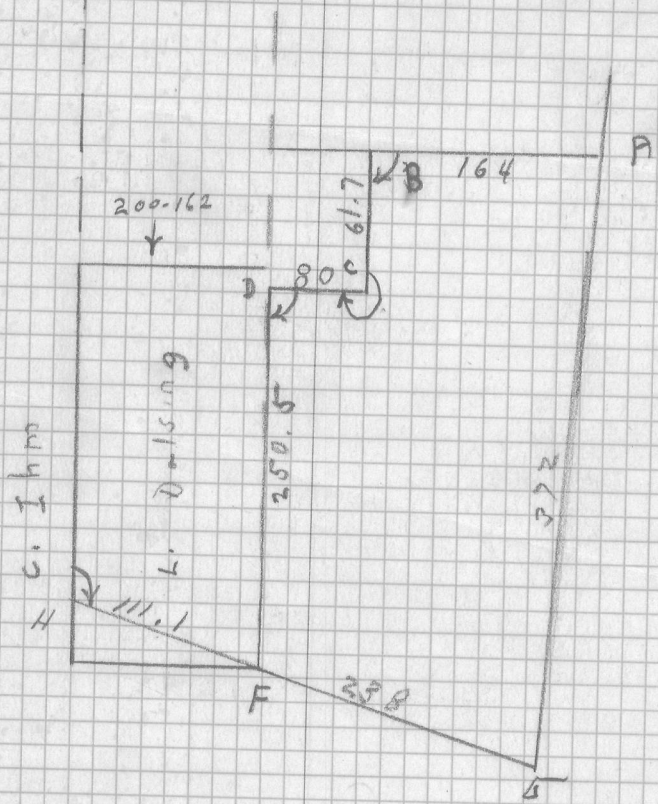

46

Holy Name Soc 5/28/57

Kiefer Parish

Holy Name Soc.

Kramer parish

Sta	clock No. L	Dist	BS	Rec'd Mag	FS
		164		W	
B	80°31'	61.7	A	S9°E	C
C	275°52'	80	B	S87°W	D
D	85°12'	250.5	C	S55°30'E	F
F	111°31'	238	D	S66°E	G
G	71°18'	372	F	N5°W	A
H	113°04'	111.1	I	S74°30'	F

Helbing	I	2 50
State BK		4 80
East Dubuque		15 00
		5 00
		<u>20 00</u>
		47 30
		<u>15 00</u>
		62 30