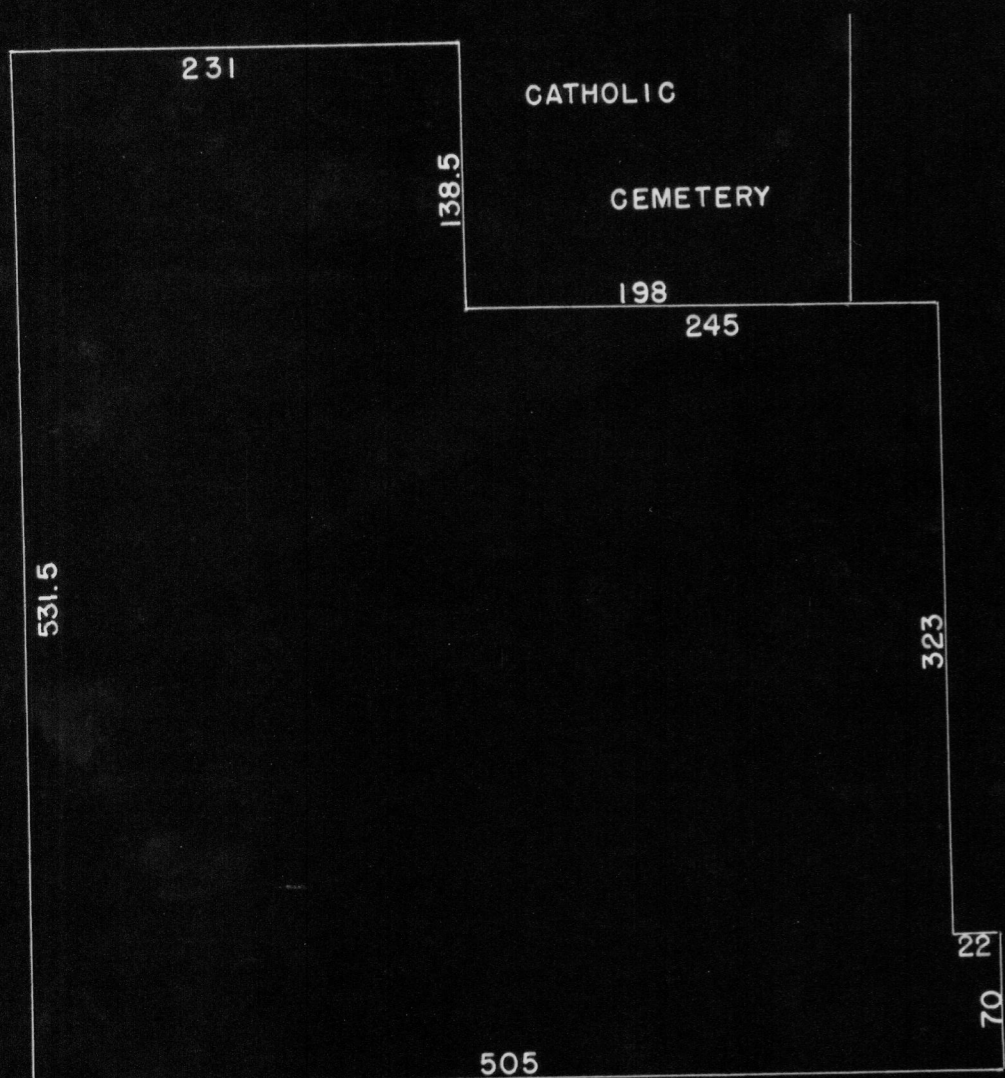

MAP OF
HILLCREST CEMETERY
for
MONTFORT CEMETERY Assoc.

Homer D. Ralph, Jr.
Homer D. Ralph, Jr., Surveyor
for Grant Co., Wis. 9/22/53

SW. Cor. of S.E.1/4 of S.E.1/4 in
Sec. 24, T6N, R1W., Grant Co., Wis.

DESCRIPTION OF MONTFORT CEMETERY

Commence at a point which is 290 feet North of the Southwest corner of the S.E.1/4 of the S.E.1/4 of Sec. 24, T 6 N, R 1 W. of the 4th P.M. in Grant County, Wisconsin, thence North 531.5 feet, thence East 231 feet, thence South 138.5 feet, thence East 245 feet, thence South 323 feet, thence East 22 feet, thence South 70 feet, thence West 505 feet to the place of beginning.