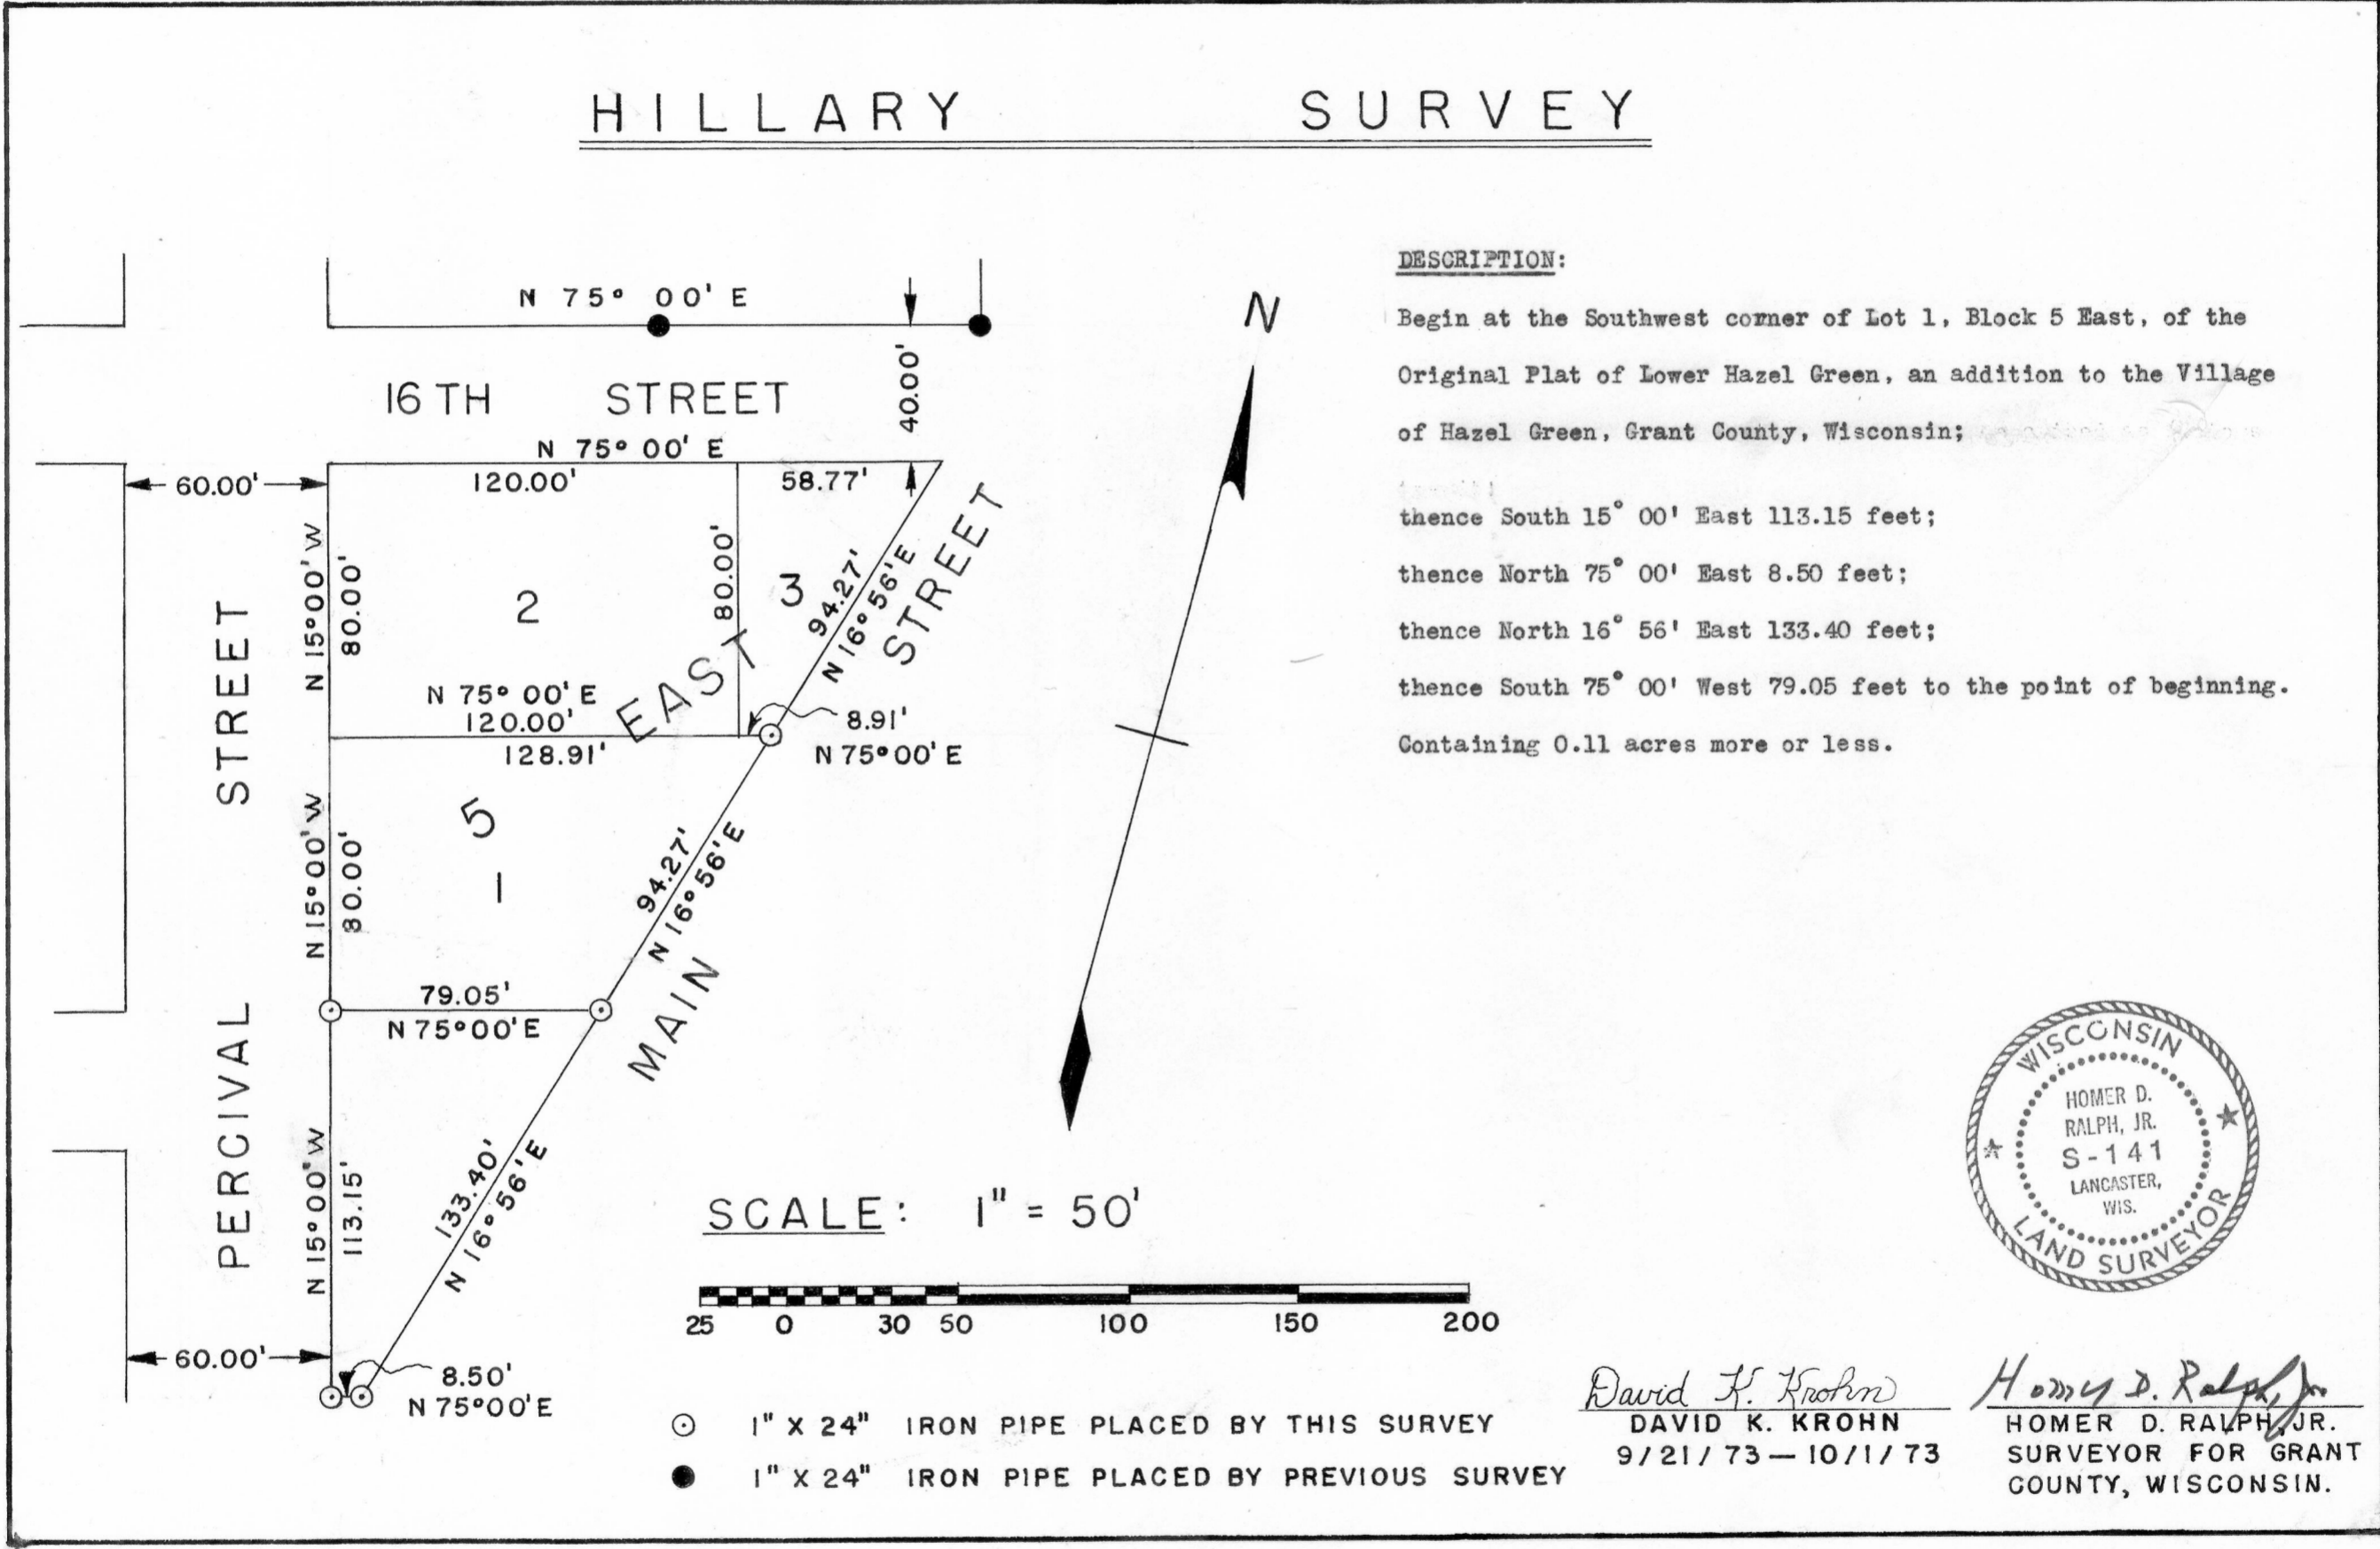

HILLARY SURVEY

DESCRIPTION:
 Begin at the Southwest corner of Lot 1, Block 5 East, of the Original Plat of Lower Hazel Green, an addition to the Village of Hazel Green, Grant County, Wisconsin;
 thence South 15° 00' East 113.15 feet;
 thence North 75° 00' East 8.50 feet;
 thence North 16° 56' East 133.40 feet;
 thence South 75° 00' West 79.05 feet to the point of beginning.
 Containing 0.11 acres more or less.

David K. Krohn
 DAVID K. KROHN
 9/21/73 - 10/1/73

Homer D. Ralph, Jr.
 HOMER D. RALPH, JR.
 SURVEYOR FOR GRANT COUNTY, WISCONSIN.