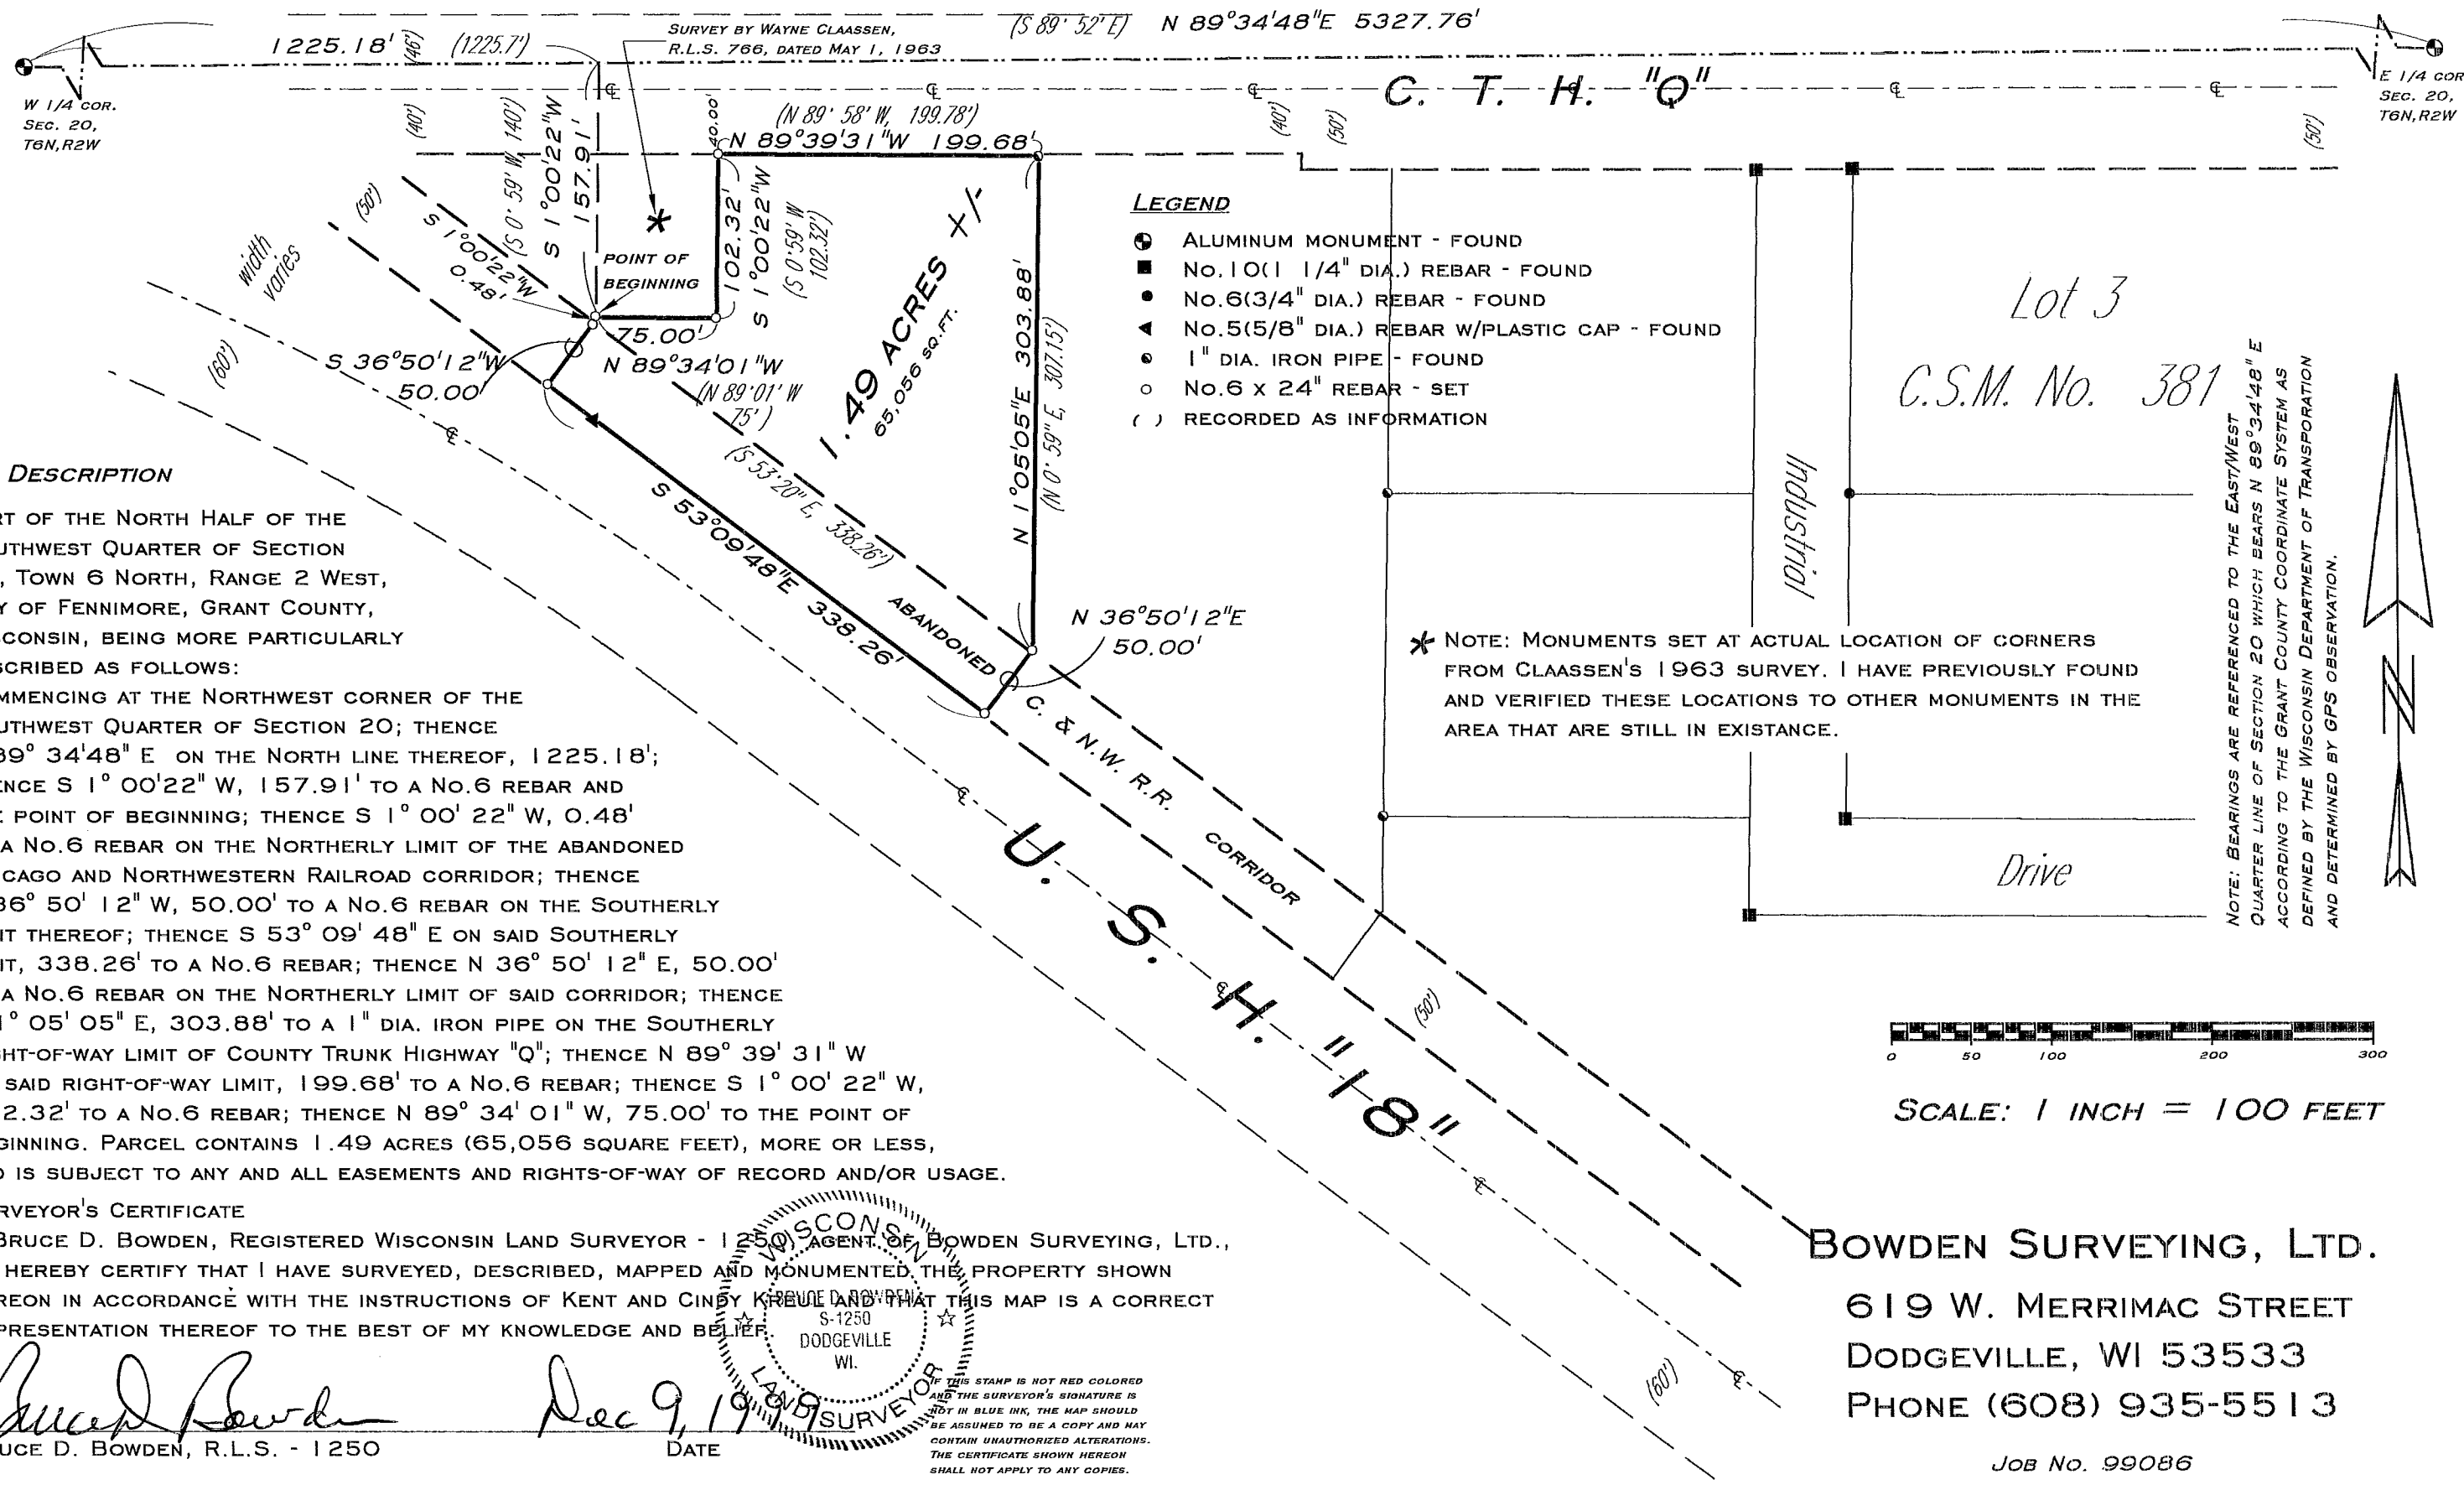

PLAT OF SURVEY FOR KENT AND CINDY KREUL

BOWDEN SURVEYING, LTD.
 619 W. MERRIMAC STREET
 DODGEVILLE, WI 53533
 PHONE (608) 935-5513

Job No. 99086