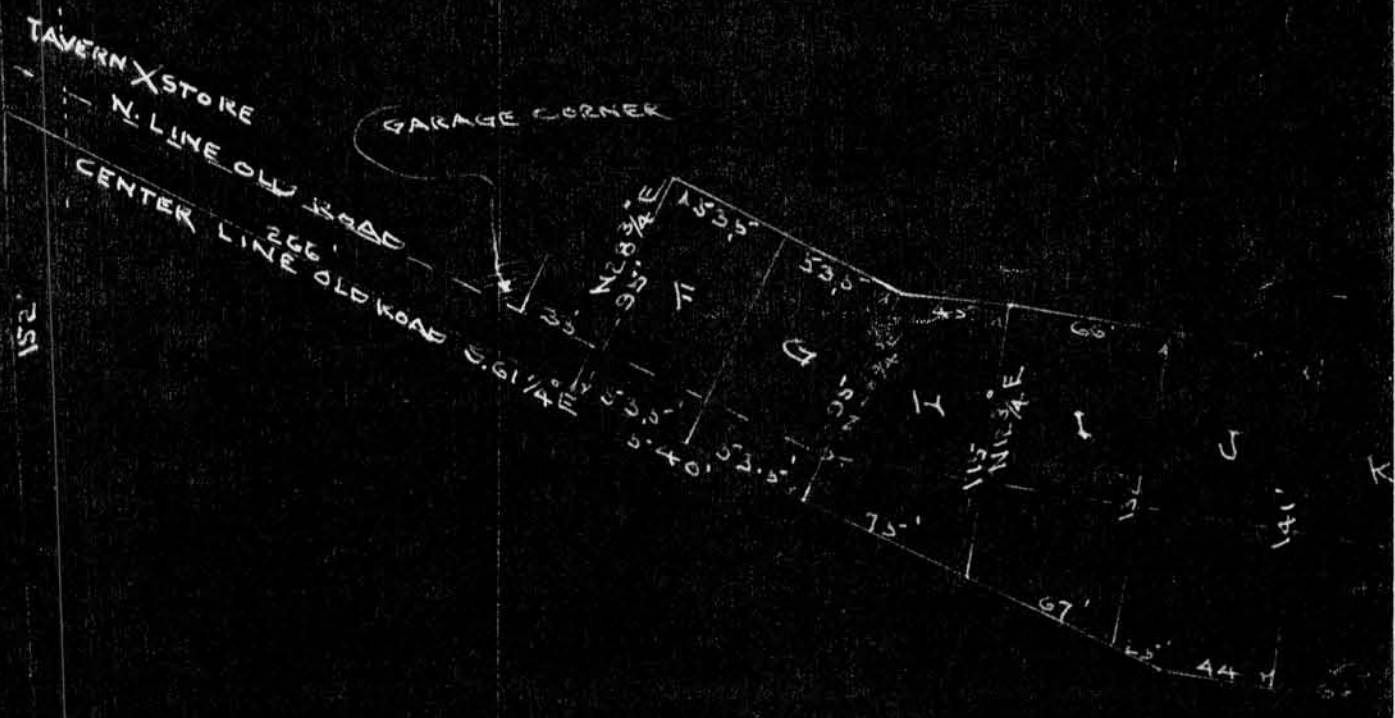

N.W. CORNER N.E. 1/4 SECT. 30. T.1.N. R.1.W. 4th P.M

W. FLEEGE LOTS
 SINGINA WA - 1/2 MILE NORTH
 WAZEL GREEN TOWNSHIP
 GRANT CO. WIS

JUNE 1930
[Signature]